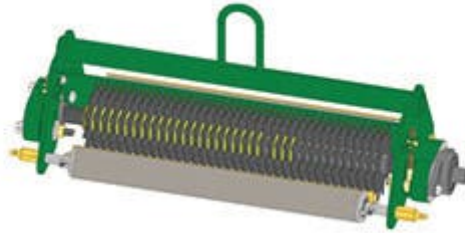

Replaces R&R Products Greens Max

2200LP Parts

Verti-Cut Unit with Rollers

Complete Verti-Cut Unit

All original equipment manufacturers names and part numbers are used for identification purposes only, and we are in no way implying that our products are original equipment parts. Prices subject to change without notice.

Replaces R&R Products Greens Max

2200LP Parts

Verti-Cut Unit with Rollers

Complete Verti-Cut Unit

Item No	R&R Part No.	OEM Part No.	Description	Qty Req	Order Quantity
---------	--------------	--------------	-------------	---------	----------------

Complete Verti-Cut Unit

1	R150208G		Complete Standard Verti-Cut Unit with Rollers	0	
---	-----------------	--	---	---	--

Tech Note: R&R Verti-Cutting Units Complete with: R335449 Verti-Cut Blades, R158776 Solid Front Roller & R158777 Solid Rear Roller.: