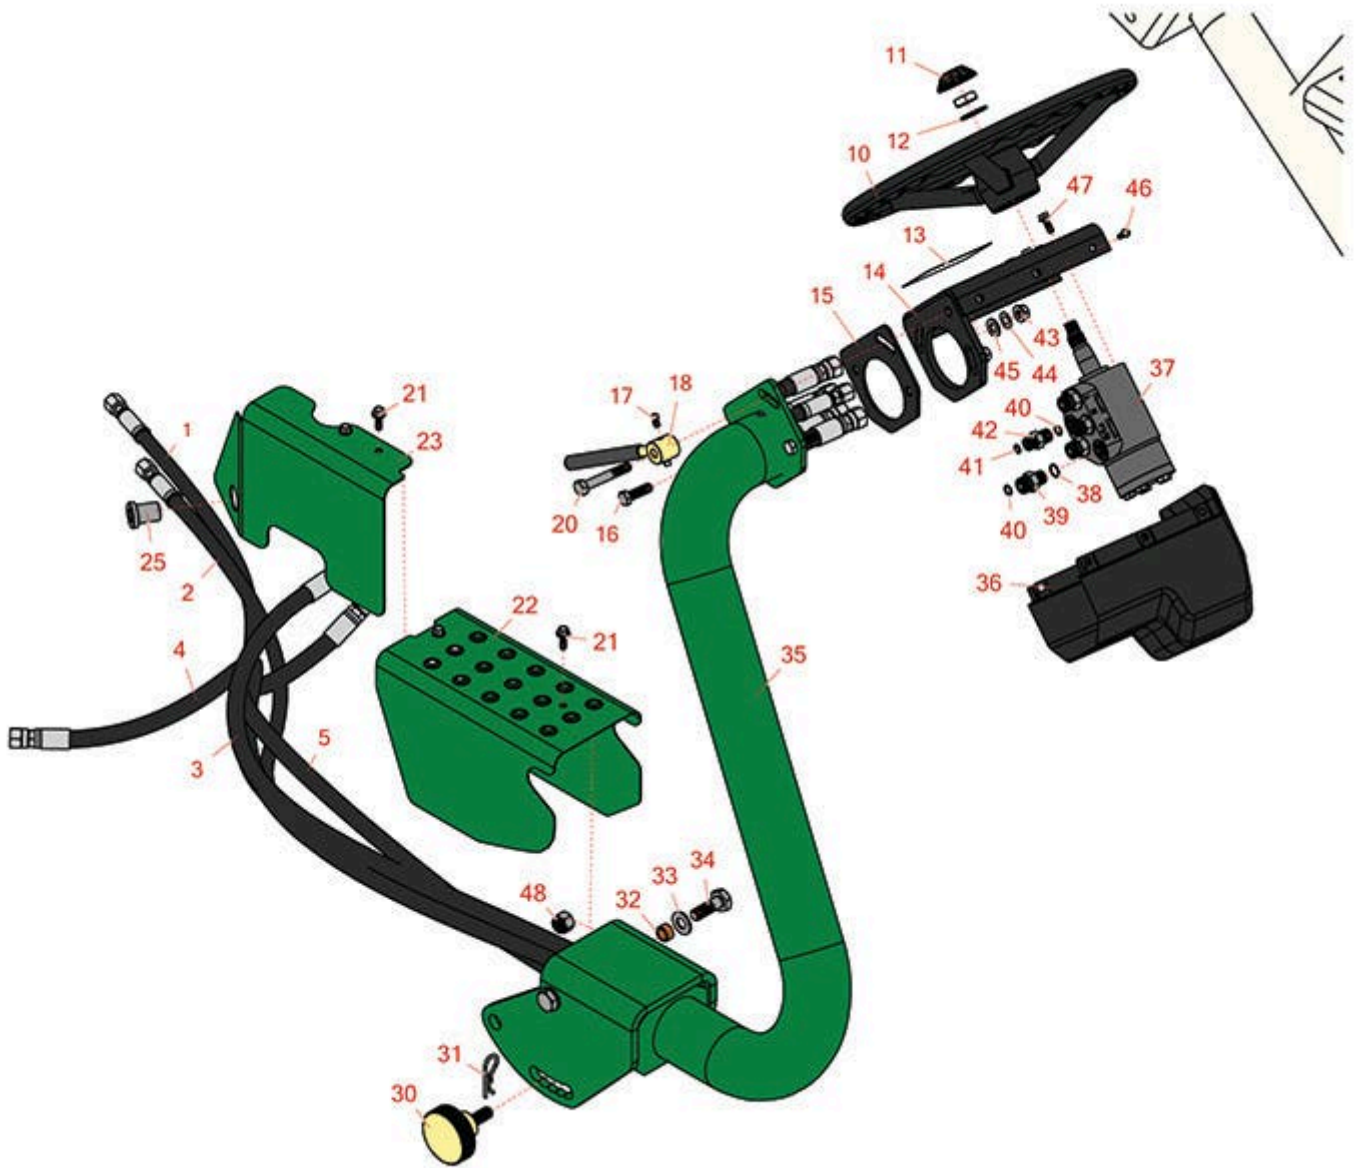

Replaces R&R Products Greens Max

2200LP Parts

Traction Unit

Steering Arm

All original equipment manufacturers names and part numbers are used for identification purposes only, and we are in no way implying that our products are original equipment parts. Prices subject to change without notice.

Replaces R&R Products Greens Max

2200LP Parts

Traction Unit

Steering Arm

Item No	R&R Part No.	OEM Part No.	Description	Qty Req	Order Quantity
Hoses					
1	R100-4892		Hydraulic Hose Assy	1	
2	R105-4337		Hydraulic Hose Assy	1	
3	R105-4339		Hydraulic Hose Assy	1	
4	R105-4340		Hydraulic Hose Assy	1	
5	R112-0273		Hydraulic Hose Assy	1	
Other Parts Available					
10	R150946		Wheel - Steering 14 in	1	
11	R150267		Cap - Steering Wheel	1	
12	R3256-27	R24-15-BD, R32-7820, R7-0131, R7-2178	Washer - Flat 5/8 SAE	1	
13	R93-8063	R83-1790	Decal - Warning Ce	1	
14	R114-4693-03		Steering Mount Assy	1	
15	R105-0457		Plate-Friction	1	
16	R400264	323-7, R01-150-0180, R01-178-0610, R19H1732, R20-48-AD, R20-48-AGD, R32-9160, R3224-3, R323-29, R323-7, R400264, R908035P	Bolt - Hex HD 3/8-16 x 1-1/4	2	