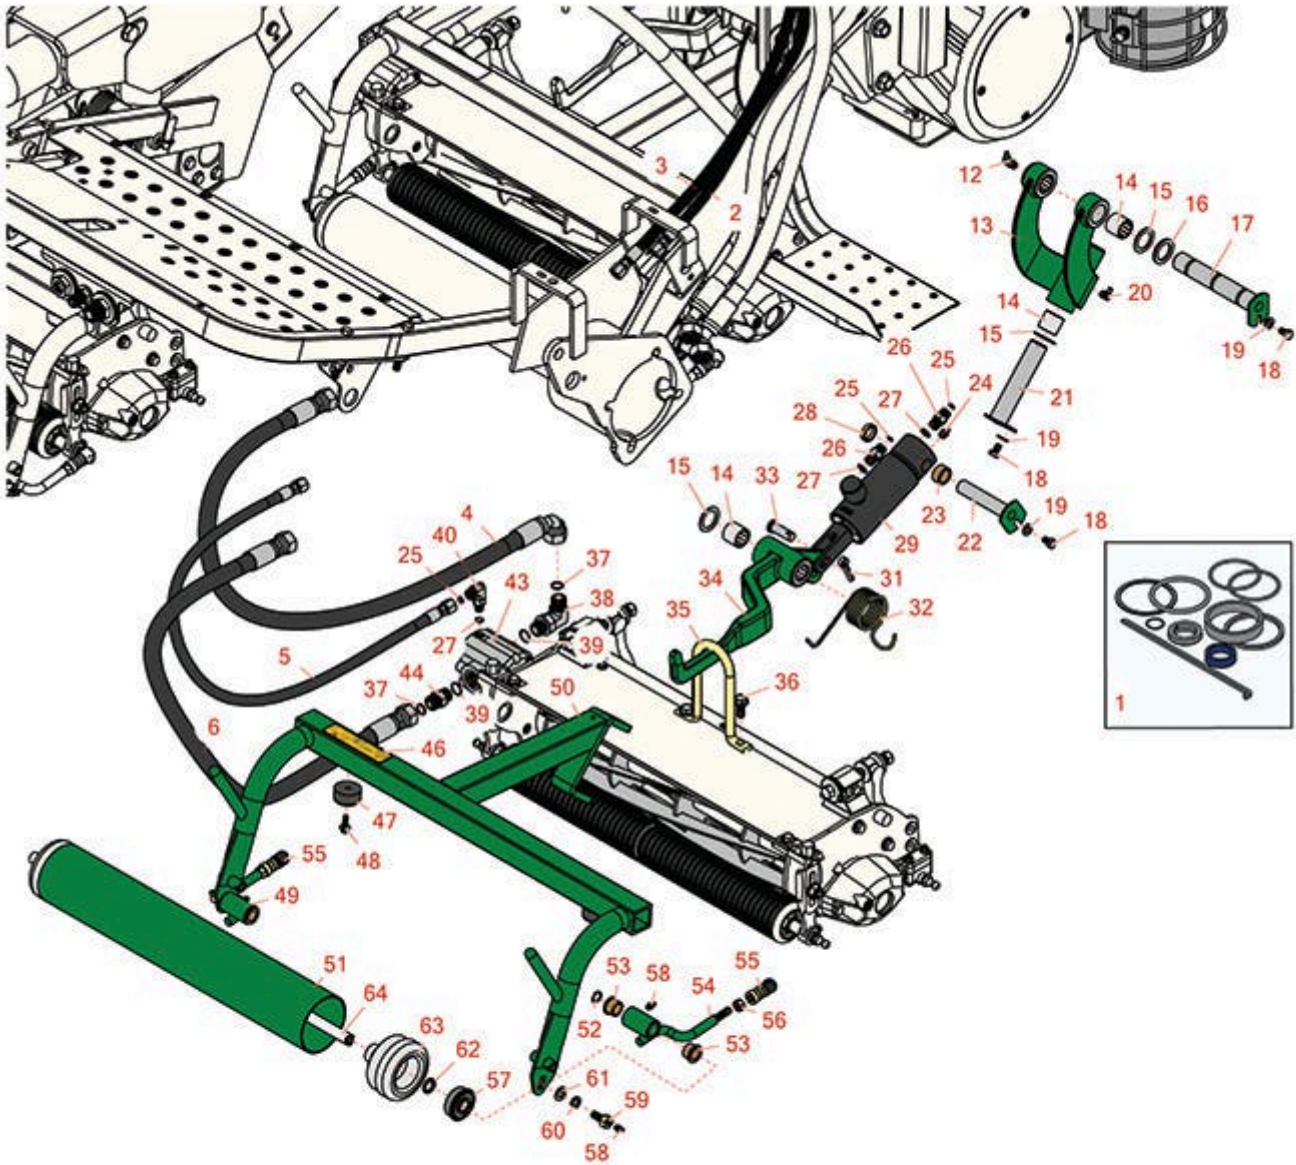

Replaces R&R Products Greens Max

2200LP Parts

Traction Unit

Left Pull Frame

All original equipment manufacturers names and part numbers are used for identification purposes only, and we are in no way implying that our products are original equipment parts. Prices subject to change without notice.

Replaces R&R Products Greens Max

2200LP Parts

Traction Unit

Left Pull Frame

Item No	R&R Part No.	OEM Part No.	Description	Qty Req	Order Quantity
Overhaul Kits and Service Tools					
1	R107-2564		Seal Kit - Fits 107-1981 Hyd Cyl	1	
Hoses					
2	R108-6508		Hydraulic Hose Assy	1	
3	R108-6507		Hydraulic Hose Assy	1	
4	R95-2909	R93-2263	Hydraulic Hose Assy - Reel Motor	1	
5	R106-9674		Hydraulic Hose Assy	1	
6	R95-2908	R105-5403, R93-2262	Hydraulic Hose Assy - Reel Motor	1	
Other Parts Available					
12	R323016	R302-33	Zerk - Grease	1	
13	R10-7820G		Pivot Hinge Assy - Green	1	
14	R3-0348	R324124, R342124	Bushing	6	
15	R10-8110		Washer - Pivot Pin	6	
16	R5-1226		Spacer	2	
17	R114-4683		Pin - Hinge 6-1/4 Long	1	
18	R322-1	R01-178-0504, R20-22-AD, R20-22-AGD, R513337, RB310801	Bolt - Hex HD 5/16-18 x 1/2	3	

Replaces R&R Products Greens Max

2200LP Parts

Traction Unit

Left Pull Frame

Item No	R&R Part No.	OEM Part No.	Description	Qty Req	Order Quantity
19	R453009	3256-3, R01-166-0400, R24-10-BD, R24-9-AD, R24H1136, R32-9650, R3256-2, R3256-23, R3256-67, R3290-217, R3556-3, R4-2390, R452006, R7-0152	Washer - Flat 5/16 SAE	3	
20	R302-60		Zerk - Grease 90 Deg.	1	
21	R10-6090		Pin - Pivot 4 7/8 Long	1	
22	R10-6060G		Pin - Pivot 3-7/8 Long - Green	1	
23	R74-3730	R217-96	Spacer	1	
24	R471219	471219, R30-8360, R302-2, R302-24, R302-31, R471231, RJD7759, RJD7798	Zerk - Grease	1	
25	R237-21		O-Ring	3	
26	R340-92		Hydraulic Fitting - Striaight	2	
27	R237-22	R107-8844, R232-72, R237-78	O-Ring	3	
28	R105-3828		Spacer - Lift Cyl	1	
29	R106-9066		Hydraulic Cylinder - LH / RH	1	