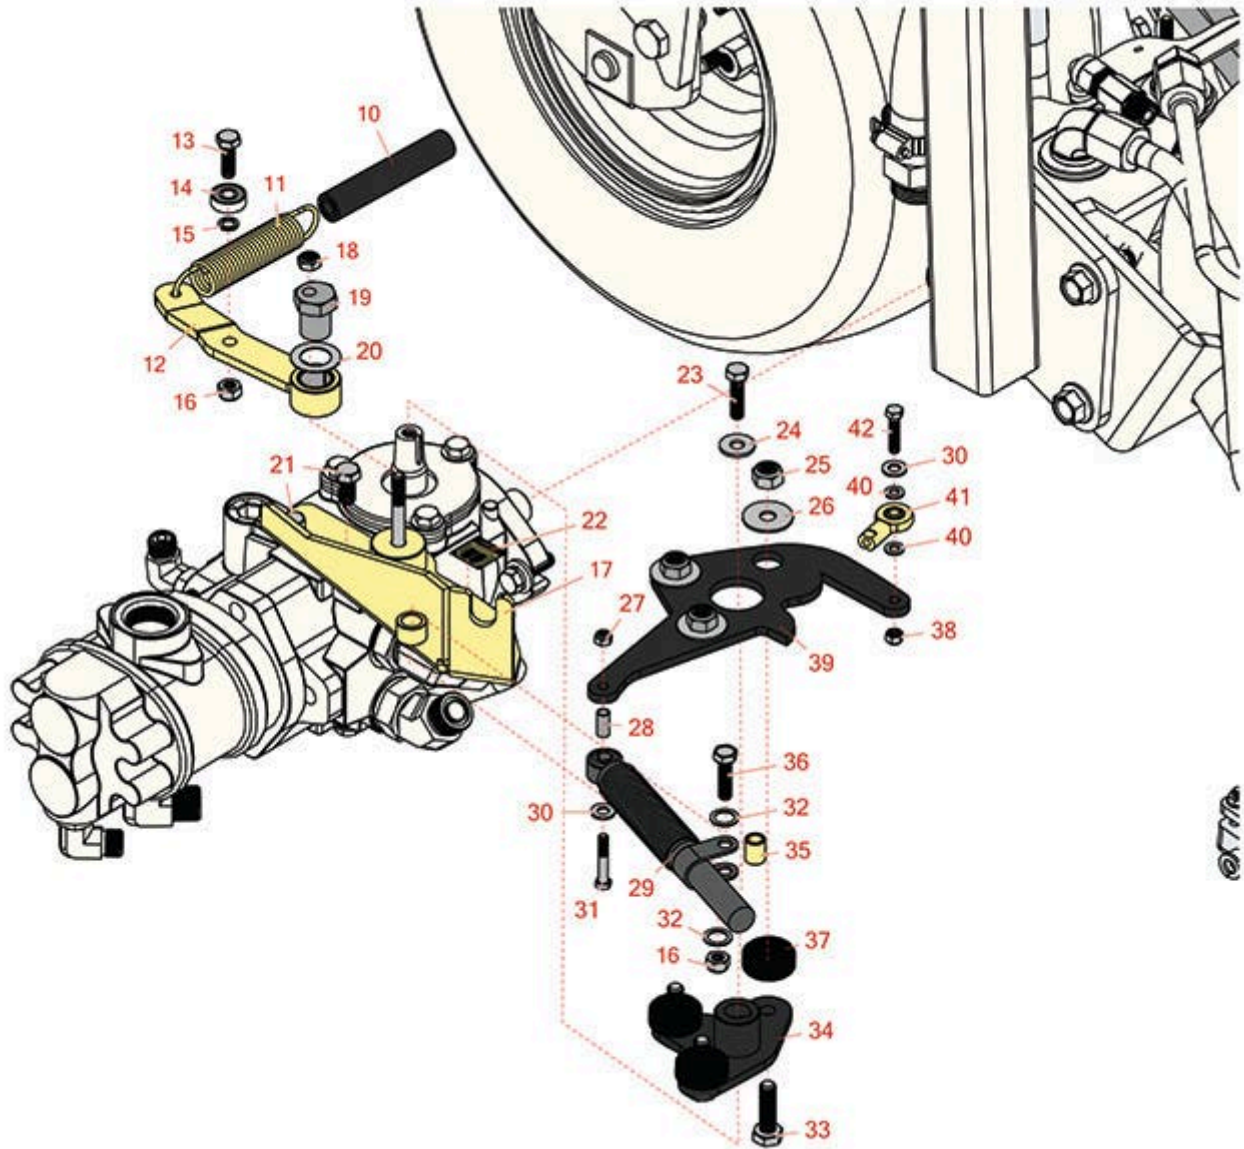

Replaces R&R Products Greens Max

2200LP Parts

Traction Unit

Neutral System

All original equipment manufacturers names and part numbers are used for identification purposes only, and we are in no way implying that our products are original equipment parts. Prices subject to change without notice.

Replaces R&R Products Greens Max

2200LP Parts

*Traction Unit
Neutral System*

Item No	R&R Part No.	OEM Part No.	Description	Qty Req	Order Quantity
10	R99-4251		Hose-Dampener	1	
11	R94-1369		Spring - Extension	1	
12	R105-4302		Neutral Arm Assy	1	
13	R57-6380	R33114-025, R48-9460, R60-4540	Bolt - Hex HD M8-1.25 x 25	1	
14	R251-259	R251-307	Bearing - Ball	1	
15	R75-5470		Spacer - Bearing	1	
16	R33024-00		Locknut - 8mm x 1.25	2	
17	R105-5475		Cable Support Assy	1	
18	R3296-29	3296-29, R1-804256, R915662P	Locknut - 5/16-18 ESNA	1	
19	R93-2111		Stud-Traction	1	
20	R3-6498	R47-8270	Washer - Thrust	1	
21	R400258	R01-150-0800, R01-178-0600, R01-178-0606, R20-45-AD, R31-0200, R31-9910, R3224-1, R323-4	Bolt - Hex HD 3/8-16 x 3/4	2	
22	R93-9051		Decal	1	
23	R3210-6		Bolt - Hex HD	1	
24	R88-7200		Washer - Flat	1	
25	R33025-00		Locknut - 10mm x 1.5 Jam	3	

Replaces R&R Products Greens Max

2200LP Parts

*Traction Unit
Neutral System*

Item No	R&R Part No.	OEM Part No.	Description	Qty Req	Order Quantity
26	R2844		Washer	3	
27	R33023-00	R48-7900, R49-7810	Locknut - ESNA 6mm x 1.0	1	
28	R94-1312		Spacer-Pivot	1	
29	R76-8870	R105-7280	Lever Damper Assy	1	
30	R3256-22	R09061, R24-9-BD, R3-1032, R93-0954, R93-0989	Washer - Flat 1/4 Yellow	2	
31	R33113-035		Bolt - Hx HD M6-1.0 x 35mm	1	
32	R94-8196		Washer-Nylon	2	
33	R33115-035		Bolt - Hx HD	3	
34	R94-3486		Plate	1	
35	R94-8197		Tube-Pivot	1	
36	R33114-030	R42-9520, R48-7730	Bolt - Hex HD M8-1.25 x 30	1	
37	R63-9750	R64-9750	Mount - Rubber	3	
38	R3296-56		Nut - Lock - 1/4-20 ESNA Jam	1	
39	R105-5477-03		Lever-Pump	1	
40	R24M7139		Washer - Flat 6mm	2	
41	R2411-41		Rod End - Ball Joint	1	
42	R321-7	R321-26	Bolt - Hex HD	1	