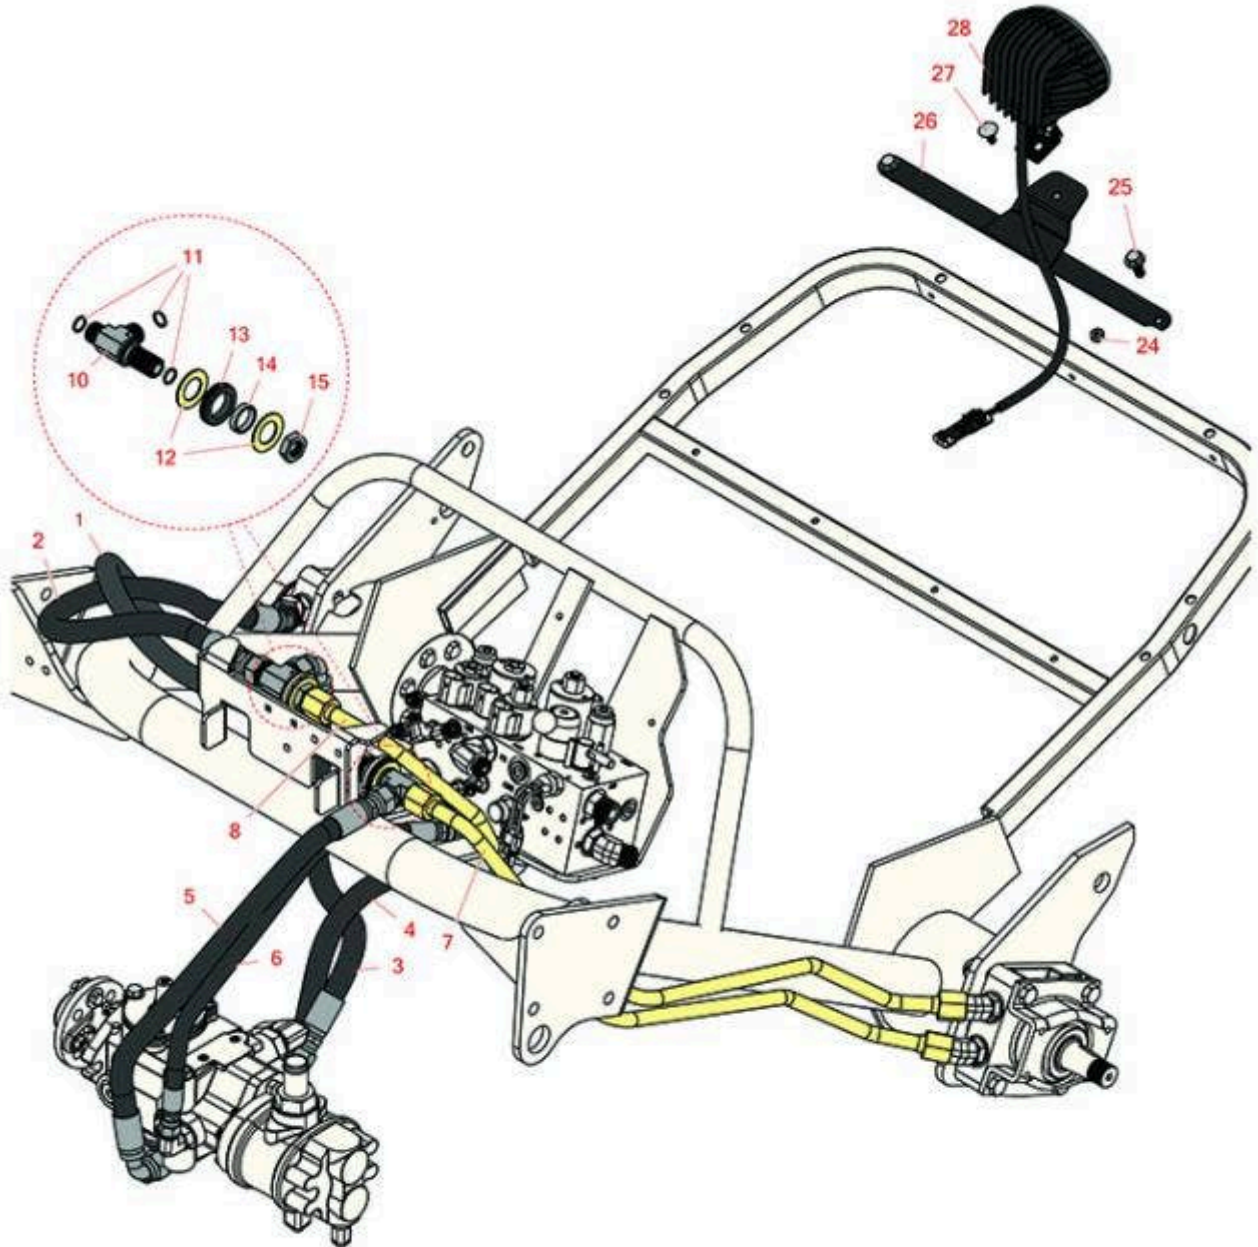

Replaces R&R Products Greens Max

2200LP Parts

Traction Unit

Hydraulic Traction System

All original equipment manufacturers names and part numbers are used for identification purposes only, and we are in no way implying that our products are original equipment parts. Prices subject to change without notice.

Replaces R&R Products Greens Max

2200LP Parts

Traction Unit

Hydraulic Traction System

Item No	R&R Part No.	OEM Part No.	Description	Qty Req	Order Quantity
Hoses					
1	R105-4333		Hydraulic Hose Assy	1	
2	R105-4336		Hydraulic Hose Assy	1	
3	R105-4332		Hydraulic Hose Assy	1	
4	R105-4342		Hydraulic Hose Assy	1	
5	R99-6193		Hydraulic Hose Assy	1	
6	R108-6511		Hydraulic Hose Assy	1	
7	R112-0203		Tube-Hyd	1	
8	R112-0204		Tube-Hyd	1	
Other Parts Available					
10	R94-5350		Tee-Bulkhead	2	
11	R237-65		O-Ring	6	
12	R69-9010		Washer	4	
13	R240-3		Grommet- Rubber	2	
14	R69-9000	R125-1984	Spacer	2	
15	R340-74		Locknut - Bulkhead	2	
24	R301504	R32127-24, R32146-17, R3296-16, R3296-42, R915661P, RM40333	Locknut - ESNA 1/4-20	1	
25	R32144-14	R32104-32, R32104-49	Bolt - Hex Washer 5/16-18 x 5/8	2	
26	R151536		Light Bar	1	

Replaces R&R Products Greens Max

2200LP Parts

Traction Unit

Hydraulic Traction System

Item No	R&R Part No.	OEM Part No.	Description	Qty Req	Order Quantity
27	R3230-1	R01-173-0506, R3230-20, R900037P	Bolt - Carriage 5/16-18 x 3/4	1	
28	R151712	R108-6471, R112-9177, R94-9024	LED Oval Work Light - 12 LED 30w	1	