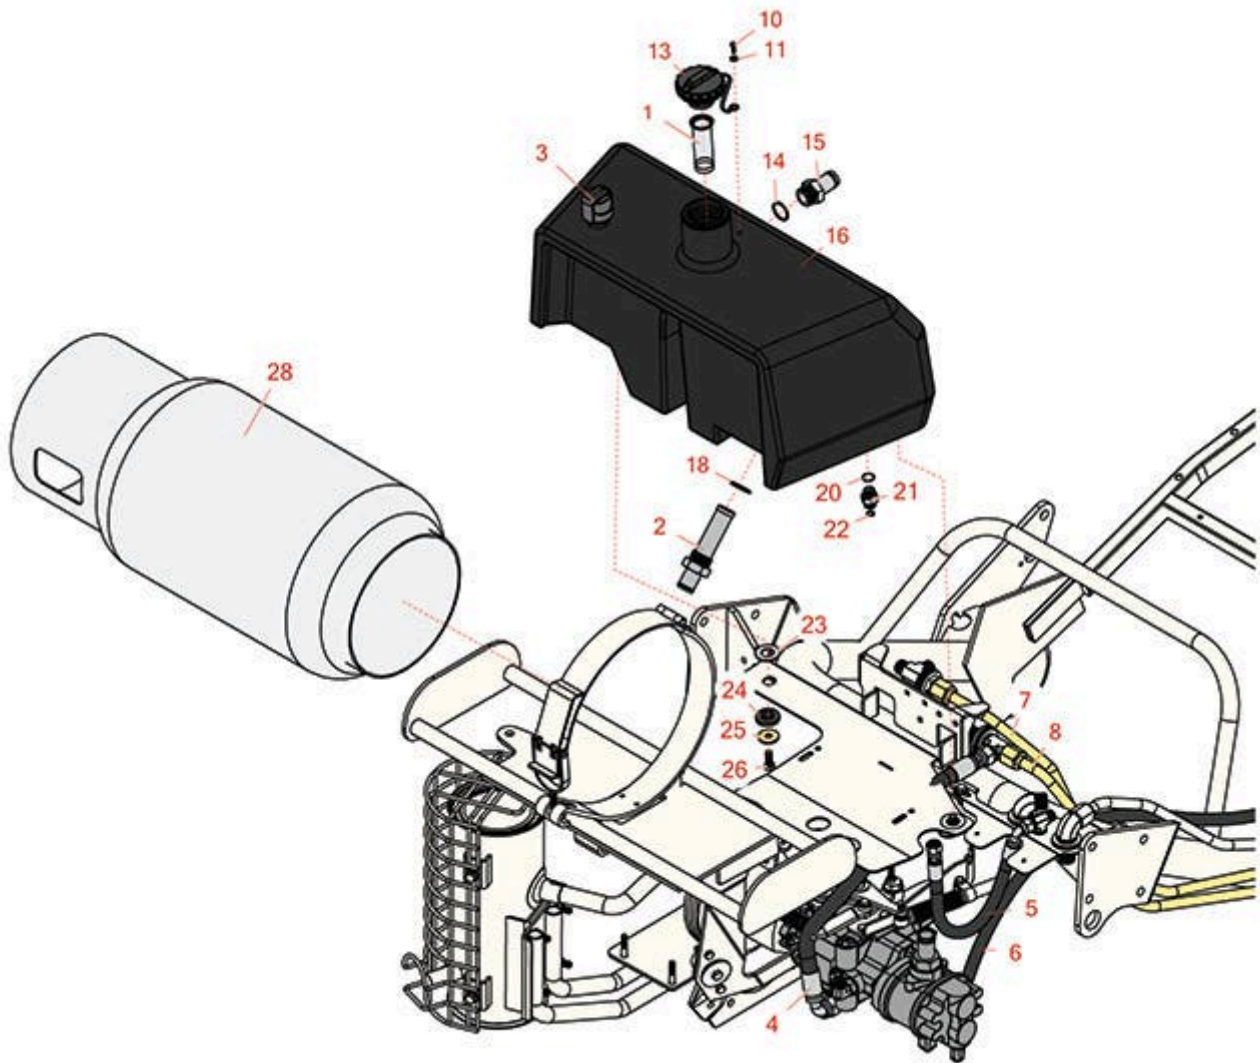

Replaces R&R Products Greens Max

2200LP Parts

Traction Unit

Hydraulic & Fuel Tanks

All original equipment manufacturers names and part numbers are used for identification purposes only, and we are in no way implying that our products are original equipment parts. Prices subject to change without notice.