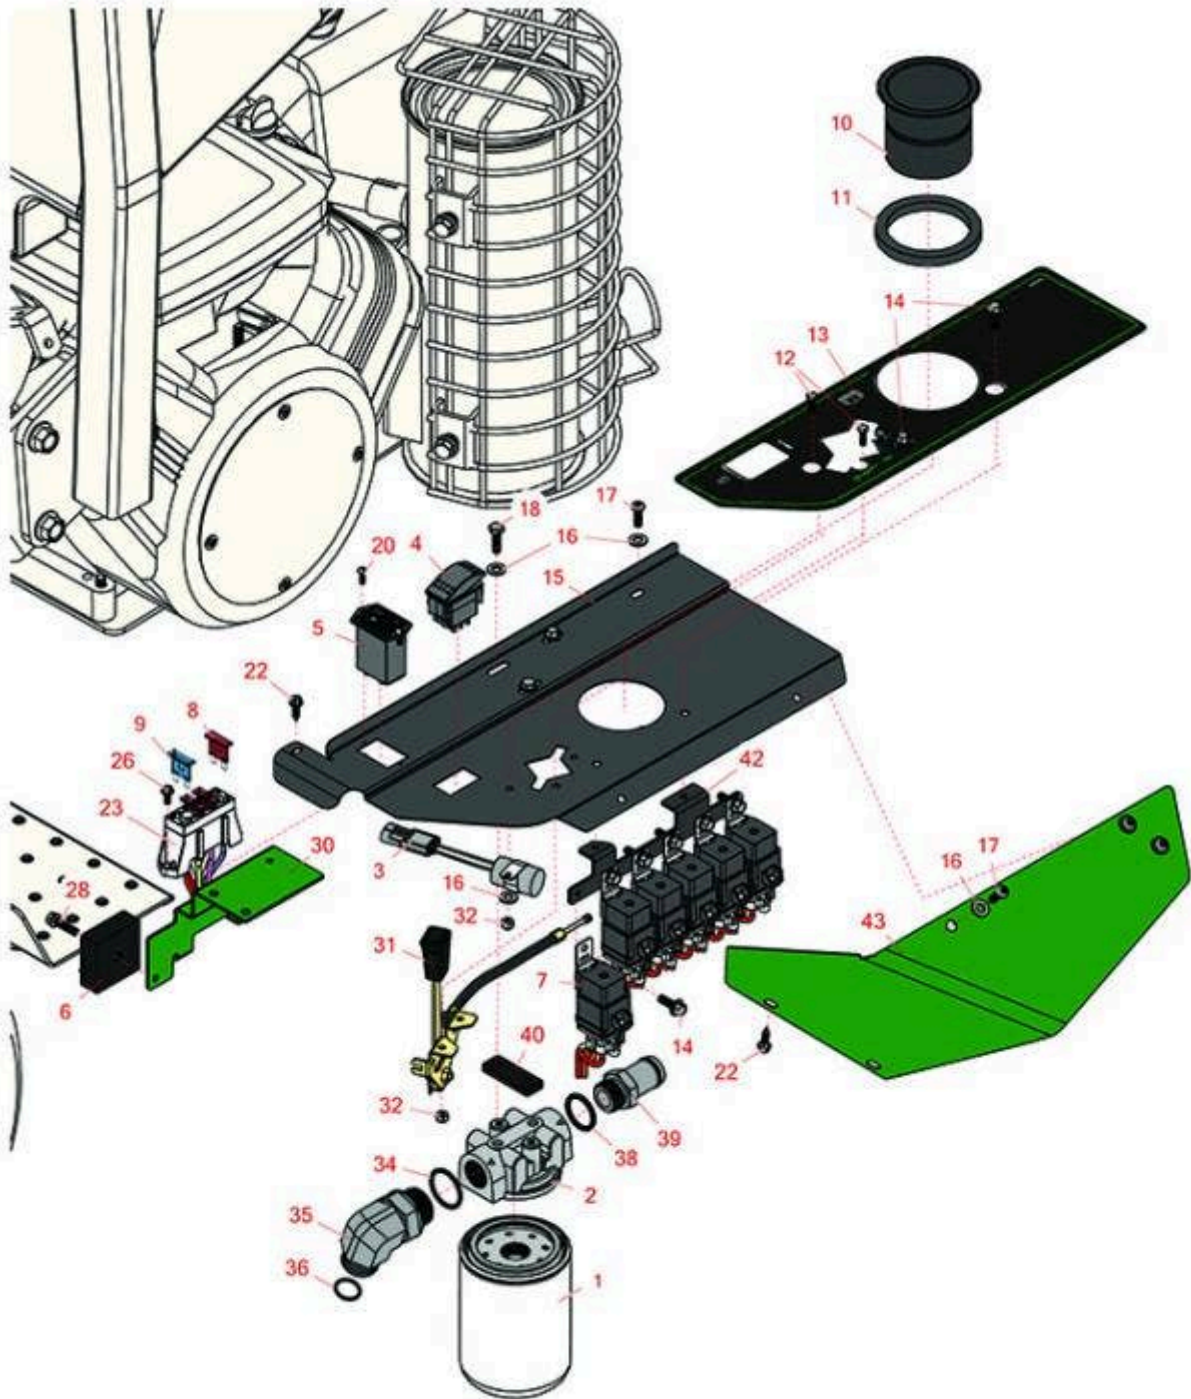

# Replaces R&R Products Greens Max 2200LP Parts

Traction Unit  
Control Panel

All original equipment manufacturers names and part numbers are used for identification purposes only, and we are in no way implying that our products are original equipment parts. Prices subject to change without notice.

## 2200LP Parts

*Traction Unit  
Control Panel*

Item No	R&R Part No.	OEM Part No.	Description	Qty Req	Order Quantity
16	<b>R3256-22</b>	R09061, R24-9-BD, R3-1032, R93-0954, R93-0989	Washer - Flat 1/4 Yellow	6	
17	<b>R3274-69</b>	R3274-91	Screw - 1/4-20 x 3/4 Hsbh	4	
18	<b>R321-5</b>	R321-31, R400110	Bolt - Hex HD 1/4-20 x 7/8	2	
20	<b>R32144-18</b>		Screw - Hex HD	2	
22	<b>R32104-116</b>		Screw - 12 x 1/2 Sheet Metal Hswh	3	
23	<b>R108-6883</b>		Harness-Wire	1	
26	<b>R32144-1</b>	R45-0710	Screw-Taptite	2	
28	<b>R32144-86</b>		Screw - 1/4-20 x 1 Hwhtf	1	
30	<b>R105-4310G</b>		Bracket - Fuse - Green	1	
31	<b>R83-0030</b>		Control - Throttle	1	
32	<b>R3296-12</b>	R32127-20	Nut - 10-32 Nylon Lock	2	
34	<b>R237-146</b>	R340-146	O-Ring	1	
35	<b>R340-142</b>	R95-1692	Hydraulic Fitting - 90 Deg	1	
36	<b>R237-58</b>		O-Ring	1	
38	<b>R237-81</b>		O-Ring	1	
39	<b>R99-3017</b>		Fitting	1	
40	<b>R105-4309</b>		Plate-Filter	1	
42	<b>R105-4306-03</b>		Bracket-Relay	1	
43	<b>R105-5411G</b>		Valve Cover Shield - Green	1	