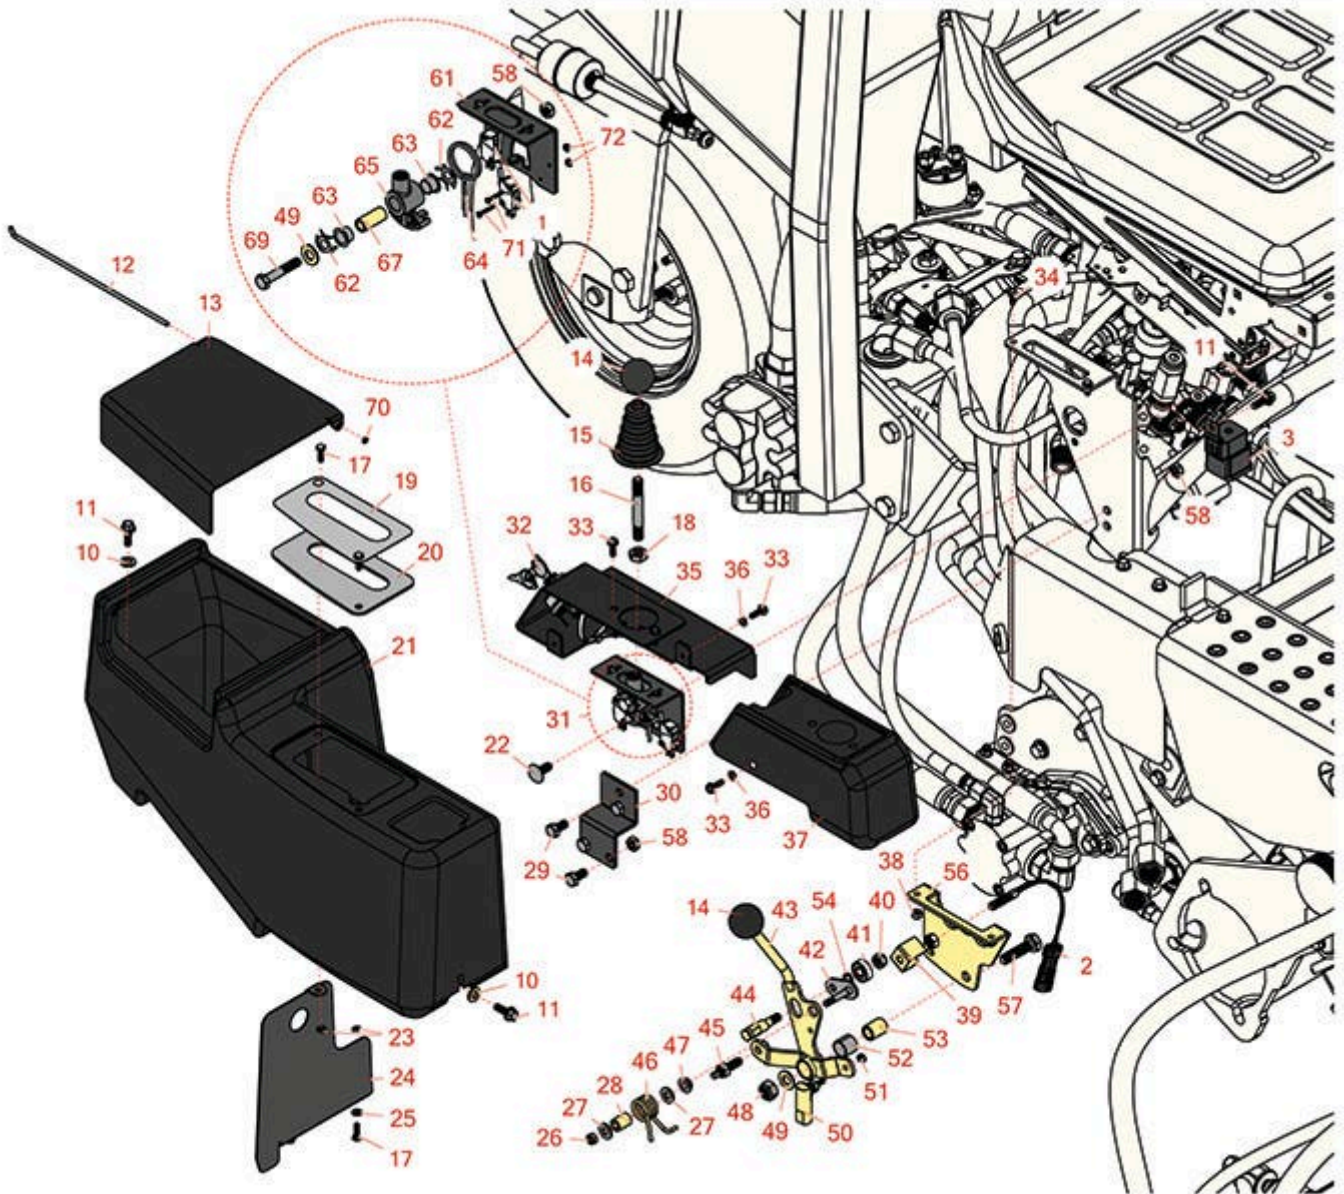

Replaces R&R Products Greens Max

2200LP Parts

Traction Unit

Console & Joystick

All original equipment manufacturers names and part numbers are used for identification purposes only, and we are in no way implying that our products are original equipment parts. Prices subject to change without notice.

Replaces R&R Products Greens Max

2200LP Parts

Traction Unit

Console & Joystick

Item No	R&R Part No.	OEM Part No.	Description	Qty Req	Order Quantity
---------	--------------	--------------	-------------	---------	----------------

Gauges and Controls

1	R108-6496		Micro Switch w/Boot	2	
2	R112-0278	R93-2055	Switch - Reed	2	
3	R99-7430		Relay - 30 Amp	1	

Other Parts Available

10	R3256-22	R09061, R24-9-BD, R3-1032, R93-0954, R93-0989	Washer - Flat 1/4 Yellow	3	
11	R32144-10	R32140-81, R32144-3, R34-140-AMVD	Bolt - 1/4-20 x 3/4 Serrated Hx Wshr	4	
12	R105-8256		Rod-Hinge	1	
13	R105-8254-03		Lid - Console	1	
14	R233-42	R1-603175, R120-9752, R233-47	Knob	2	
15	R93-5961		Dust Guard - Shifter	1	
16	R105-8288		Rod-Joystick	1	
17	R3290-134		Screw - 10-24x5/8 Hh Ms	4	
18	R3218-3	3218-3, R01-191-0616, R22-13-AJKD, R443810, R915236P	Nut - 3/8-16 Jam	1	
19	R105-8306		Decal - Speed Selector	1	
20	R105-8280-03		Plate - Console	1	