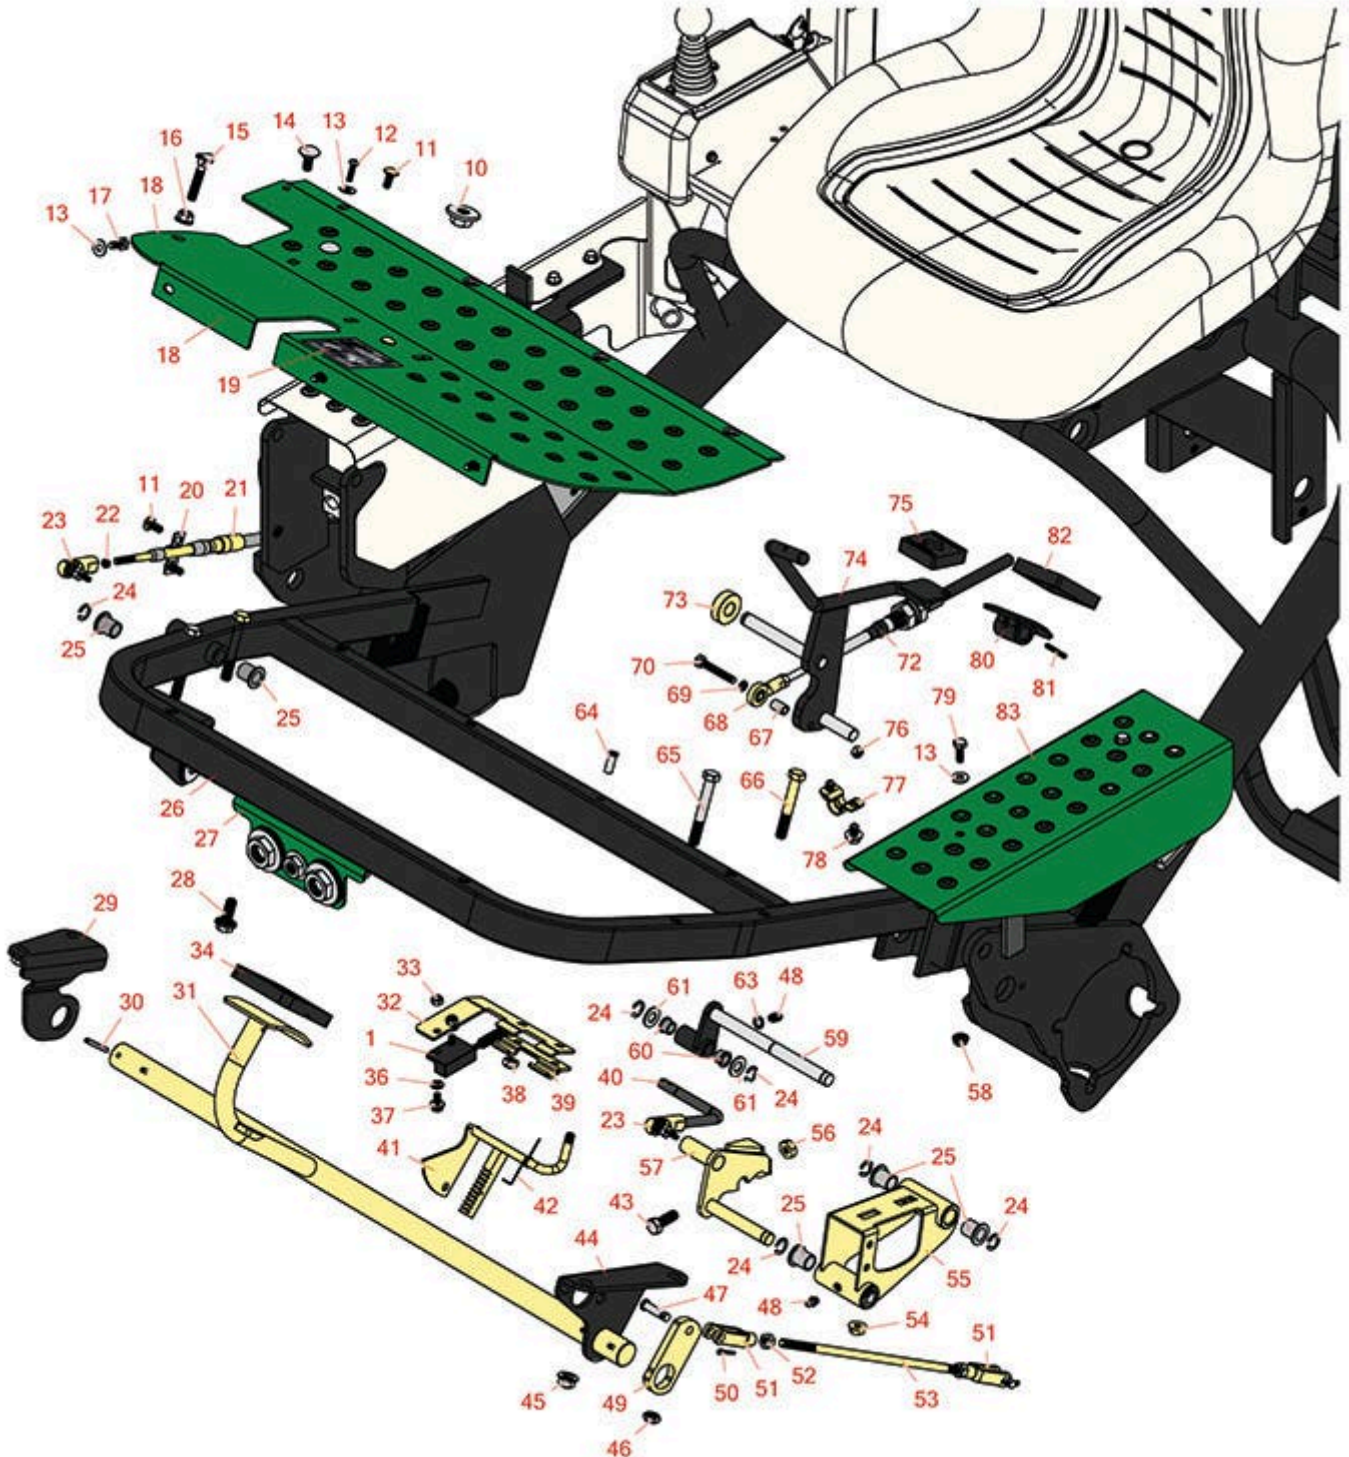

Replaces R&R Products Greens Max 2200LP Parts

Traction Unit
Brakes & Traction Control

All original equipment manufacturers names and part numbers are used for identification purposes only, and we are in no way implying that our products are original equipment parts. Prices subject to change without notice.

Replaces R&R Products Greens Max

2200LP Parts

Traction Unit

Brakes & Traction Control

Item No	R&R Part No.	OEM Part No.	Description	Qty Req	Order Quantity
---------	--------------	--------------	-------------	---------	----------------

Gauges and Controls

1	R105-0023		Sensor - Proximity	1	
---	------------------	--	--------------------	---	--

Other Parts Available

10	R32141-111		Nut - Special HF Flanged	1	
11	R3229-1	R01-173-0406, R01-178-0408, R3229-25, R900015P	Bolt - 1/4-20 x 3/4 - Carriage	2	
12	R3274-31	R3274-68, R46-8560	Screw - Button HD Soc CS 1/4-20 x 5/8	4	
13	R453023	R3256-1, R3256-72	Washer - Flat 1/4	7	
14	R3230-1	R01-173-0506, R3230-20, R900037P	Bolt - Carriage 5/16-18 x 3/4	2	
15	R17-9420	R17-9426, R49-6480	Bolt - Contour Plow Bolt	1	
16	R445722	R30-8980, R32128-2, R32128-20	Nut - Serrated Washer	1	
17	R400106	R321-3, R513315, R908002P	Bolt - Hex HD 1/4-20 x 5/8	3	
18	R105-0463G		Plat E - Footrest - Green	1	
19	R93-8062		Decal - Parking Brake	1	
20	R93-2279		Clamp-Cable	1	
21	R105-5444		Cable - Lock - Neutral	1	