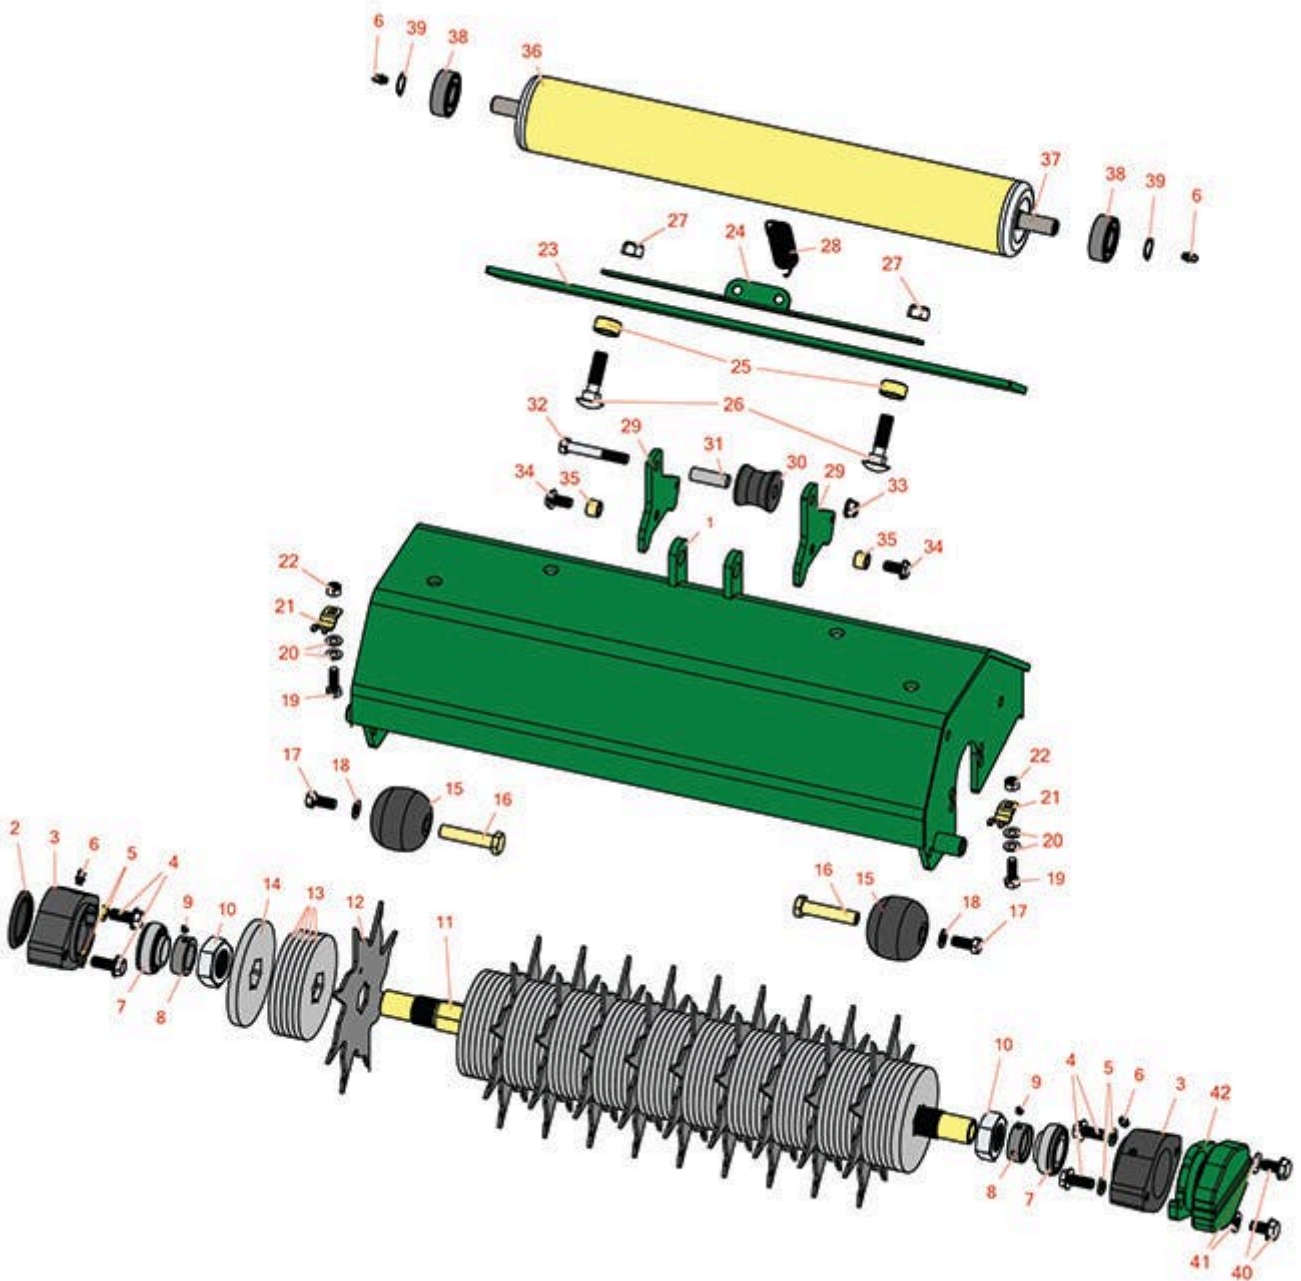

Replaces R&R Products Greens Max

2200LP Parts

Spiker Unit

Spiker Reel & Frame

All original equipment manufacturers names and part numbers are used for identification purposes only, and we are in no way implying that our products are original equipment parts. Prices subject to change without notice.

Replaces R&R Products Greens Max

2200LP Parts

Spiker Unit

Spiker Reel & Frame

Item No	R&R Part No.	OEM Part No.	Description	Qty Req	Order Quantity
1	R100-6443G		Frame - Spiker - Green	1	
2	R150485	R2410-30	Cap - Protective Bearing Housing	1	
3	R95-7148		Housing - Bearing Reel	2	
4	R33115-025	R48-7780	Bolt - Hex HD M10-1.5 x 25	4	
5	R48-9590	R01-176-0040, R42-9600, R48-9690, R63-7780	Washer - Lock 10mm	4	
6	R302-5	R173-0, R21-6010, R255825, R302-37, R302-47, R302-57, R302-58, R302-6, R31-0300, R32-9660, R471214, R471223, R471226, R60-0800, R62-3880, R92-4181, RJD7797, RJD7842, RJD7844, RM0004	Fitting - Grease	2	
7	R71-1360	R251-219, R251-253, R251-254, R251-320, R88-7880, R94-3405	Bearing	2	
8	R251-77		Collar - Bearing	2	
9	R3245-35	R09205, R22H841	Screw - Set 1/4-28 x 1/4	2	