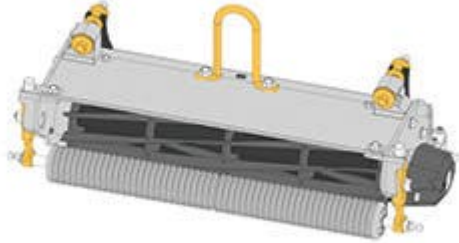

Replaces R&R Products Greens Max

2200LP Parts

Dual Adjust Cutting Unit

Complete Cutting Unit

All original equipment manufacturers names and part numbers are used for identification purposes only, and we are in no way implying that our products are original equipment parts. Prices subject to change without notice.

Replaces R&R Products Greens Max

2200LP Parts

Dual Adjust Cutting Unit

Complete Cutting Unit

| Item No | R&R Part No. | OEM Part No. | Description | Qty Req | Order Quantity |
|---------|--------------|--------------|-------------|---------|----------------|
|---------|--------------|--------------|-------------|---------|----------------|