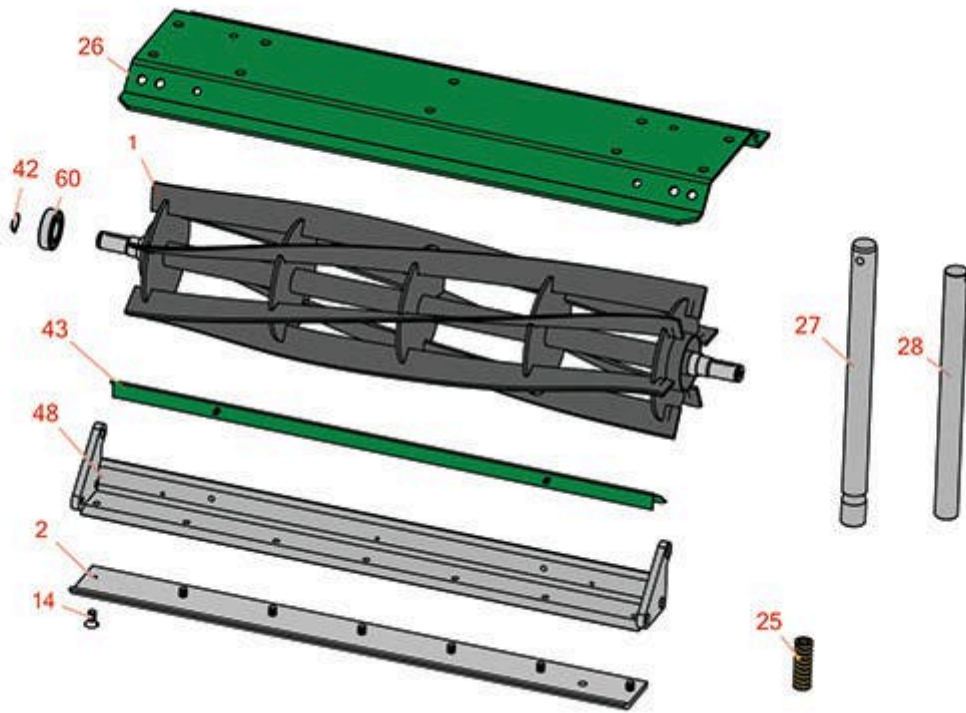

Replaces Ransomes 213, 350 & 5/7

Fairway Parts

Cutting Unit

Reel & Bedknife

All original equipment manufacturers names and part numbers are used for identification purposes only, and we are in no way implying that our products are original equipment parts. Prices subject to change without notice.

Replaces Ransomes 213, 350 & 5/7 Fairway Parts

Cutting Unit
Reel & Bedknife

Item No	R&R Part No.	OEM Part No.	Description	Qty Req	Order Quantity
<i>R&R Reels, Lifetime Guaranteed</i>					
1	R5951	MBB5951	Reel - 6 Blade	1	
1	R5952	MBB5952	Reel - 8 Blade	1	
1	R5953	MBC4595	Reel - 11 Blade	1	
1	R5954		Reel - 6 Blade	1	
<i>R&R Bedknives, Lifetime Guaranteed</i>					
2	R170550	MBA7024, MBA7024A	Bedknife - Single Lip	1	
2	R170551	MBA7037A	Bedknife - Low Cut	1	
<i>Other Parts Available</i>					
14	R170555	LSO2521B	Screw - 3/8-16 x 3/4 Flat HD	7	
25	RA291006	A291006	Spring - Bk Adj	2	
26	RMBB9785	MBB9785	Deck - Top	1	
27	RLMSD-834	LMSD-834	Shaft - Pivot Fits 5/7	0	
28	RMBB7712A	MBB7712A	Shaft - Pivot Fits 213 / 350	0	
42	R1056	GSF1056BA	Ring - Snap Reel	2	
43	R500655	LTC0635A	Deflector - Metal - Bed Bar	1	
48	RMBB2465	MBB2465	Bed Bar	1	
60	RA203605	A203605	Bearing	2	