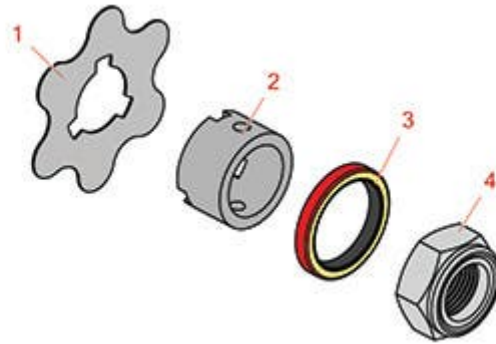

Replaces John Deere 3235A Reel Mower

Parts

*Heavy Cutting Unit
Fairway Tender*

All original equipment manufacturers names and part numbers are used for identification purposes only, and we are in no way implying that our products are original equipment parts. Prices subject to change without notice.

Replaces John Deere 3235A Reel Mower Parts

*Heavy Cutting Unit
Fairway Tender*

Item No	R&R Part No.	OEM Part No.	Description	Qty Req	Order Quantity
1	RMT2624	MT2624	Knife - Greens Conditioner	38	
2	RET14917	ET14917	Spacer	1	
3	RMT1115	MT1115	Seal - Reel	1	
4	RN198341	N198341	Nut - Nyloc 7/8-14	1	