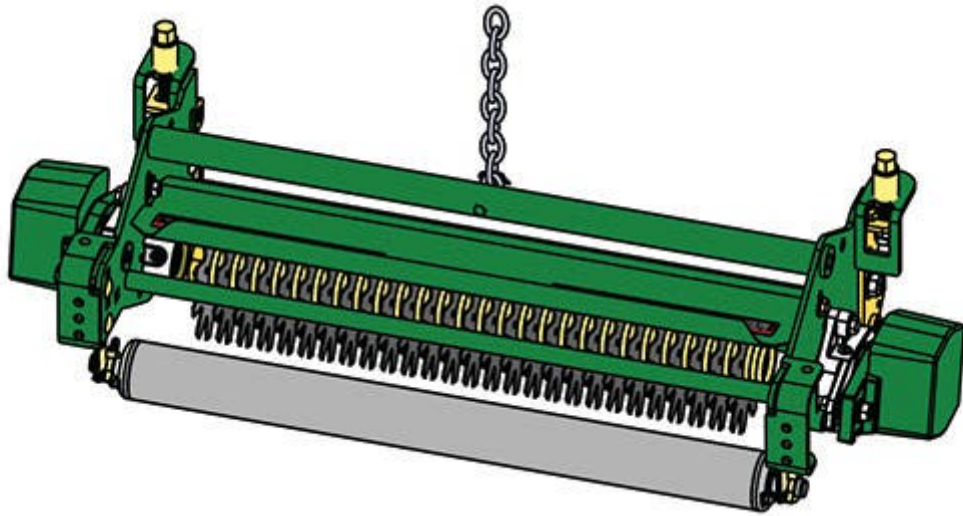

Replaces John Deere 3225C Reel Mower Parts

Medium Verti-Cut Unit
Complete Verti-Cut Unit

All original equipment manufacturers names and part numbers are used for identification purposes only, and we are in no way implying that our products are original equipment parts. Prices subject to change without notice.

Replaces John Deere 3225C Reel Mower Parts

Medium Verti-Cut Unit
Complete Verti-Cut Unit

Item No	R&R Part No.	OEM Part No.	Description	Qty Req	Order Quantity
---------	--------------	--------------	-------------	---------	----------------

Complete Verti-Cut Unit

1	R130125	BM19916	Complete Standard Verti-Cut Unit	3	
---	----------------	---------	----------------------------------	---	--

Tech Note: R&R Verti-Cut Units Complete with RAMT2703 Verti-Cut Blades, RAET10111 Solid Front Roller & RAMT1060 Solid Rear Roller: