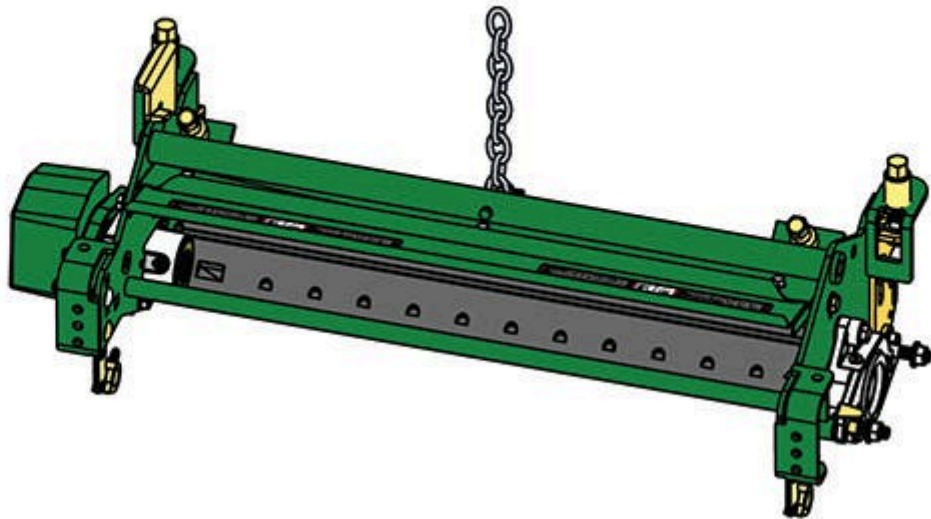

# Replaces John Deere 3225C Reel Mower

## Parts

*Medium Cutting Unit*

*Complete Cutting Unit*

All original equipment manufacturers names and part numbers are used for identification purposes only, and we are in no way implying that our products are original equipment parts. Prices subject to change without notice.