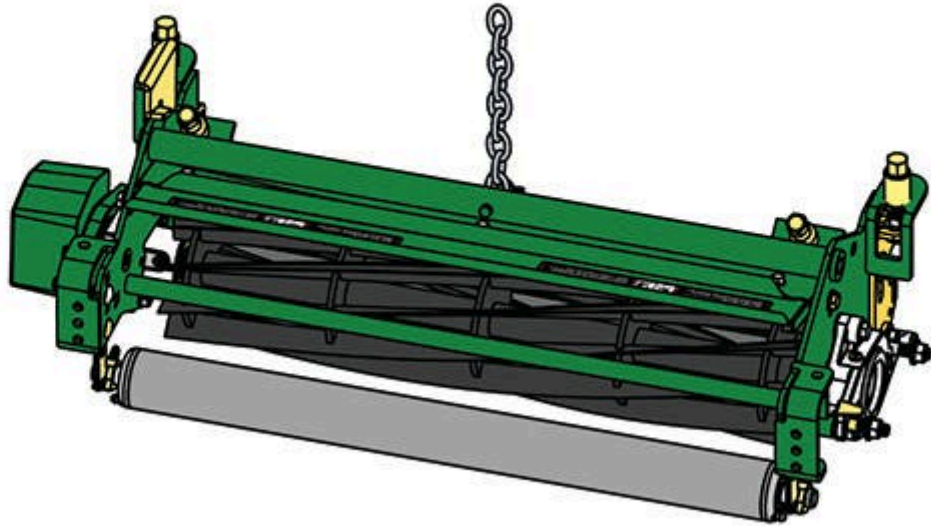

# Replaces John Deere 3225C Reel Mower

## Parts

*Medium Cutting Unit*

*Complete Cutting Unit*

All original equipment manufacturers names and part numbers are used for identification purposes only, and we are in no way implying that our products are original equipment parts. Prices subject to change without notice.