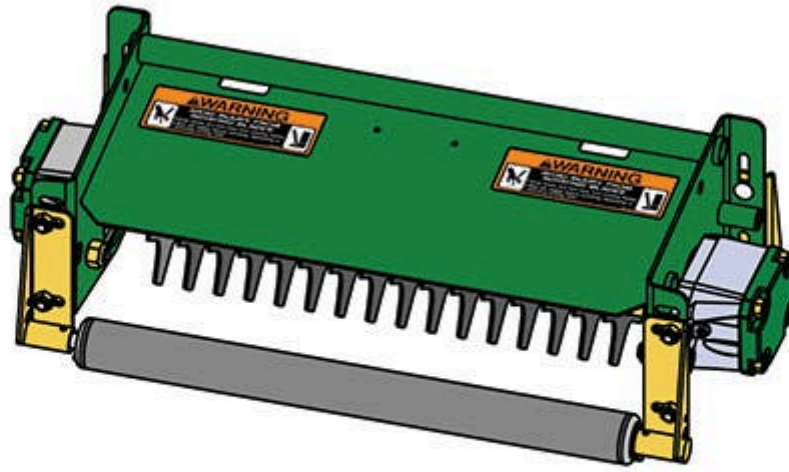

# Replaces John Deere 3225C Reel Mower

## Parts

*Heavy Verti-Cut Unit*

*Complete Verti-Cut Unit*

All original equipment manufacturers names and part numbers are used for identification purposes only, and we are in no way implying that our products are original equipment parts. Prices subject to change without notice.