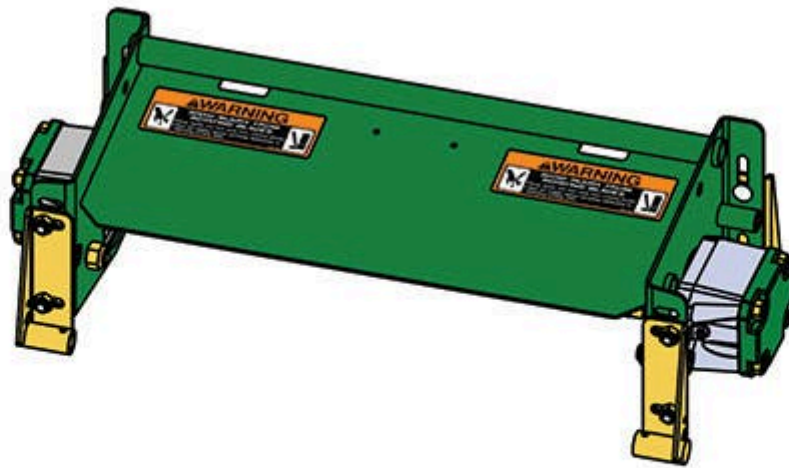

# Replaces John Deere 3225C Reel Mower

## Parts

*Heavy Verti-Cut Unit*

*Complete Verti-Cut Unit*

All original equipment manufacturers names and part numbers are used for identification purposes only, and we are in no way implying that our products are original equipment parts. Prices subject to change without notice.