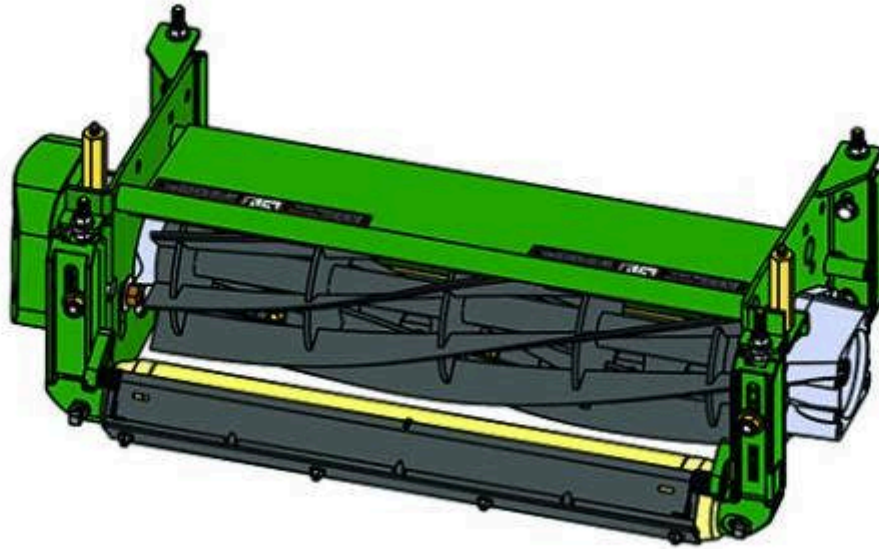

Replaces John Deere 3225C Reel Mower

Parts

Heavy Cutting Unit

Complete Cutting Unit

All original equipment manufacturers names and part numbers are used for identification purposes only, and we are in no way implying that our products are original equipment parts. Prices subject to change without notice.

Replaces John Deere 3225C Reel Mower

Parts

Heavy Cutting Unit

Complete Cutting Unit

Item No	R&R Part No.	OEM Part No.	Description	Qty Req	Order Quantity
---------	--------------	--------------	-------------	---------	----------------