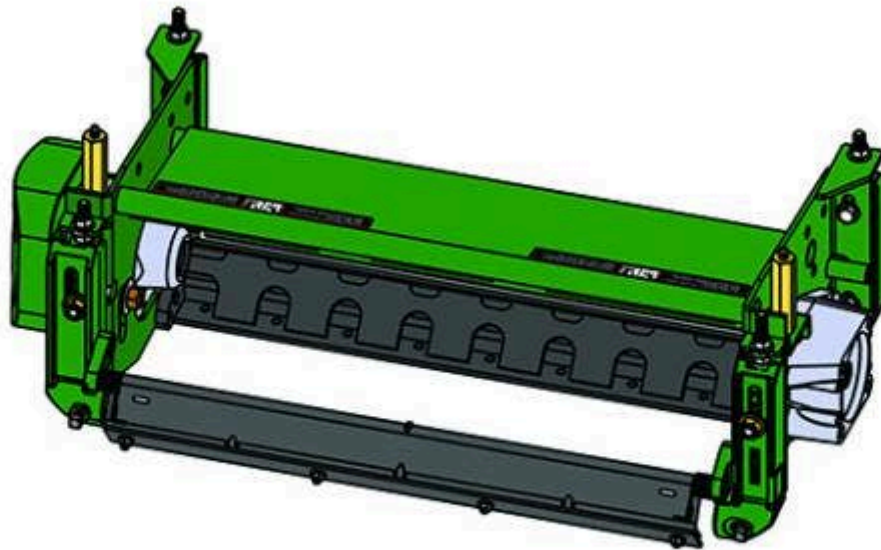

Replaces John Deere 3225C Reel Mower

Parts

Heavy Cutting Unit

Complete Cutting Unit

All original equipment manufacturers names and part numbers are used for identification purposes only, and we are in no way implying that our products are original equipment parts. Prices subject to change without notice.

Replaces John Deere 3225C Reel Mower

Parts

Heavy Cutting Unit

Complete Cutting Unit

Item No	R&R Part No.	OEM Part No.	Description	Qty Req	Order Quantity
---------	--------------	--------------	-------------	---------	----------------