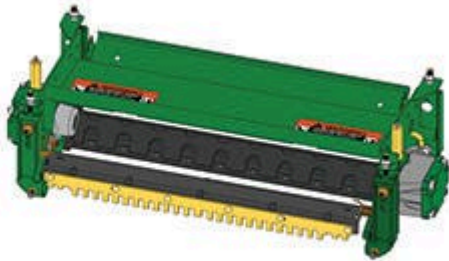

Replaces John Deere 2653A Reel Mower

Parts

Cutting Unit - Serial up to 030000

Complete Cutting Unit

All original equipment manufacturers names and part numbers are used for identification purposes only, and we are in no way implying that our products are original equipment parts. Prices subject to change without notice.

Replaces John Deere 2653A Reel Mower Parts

Cutting Unit - Serial up to 030000
Complete Cutting Unit

Item No	R&R Part No.	OEM Part No.	Description	Qty Req	Order Quantity
---------	--------------	--------------	-------------	---------	----------------

Standard 26" Cutting Unit

1	RBM18570	BM18570	Cutting Unit - Fits 2653B - 26 in	0	
---	-----------------	---------	-----------------------------------	---	--

Tech Note: R&R Cutting Units Complete with: RAET11158 8 Blade Reel; RET17752 Bedknife; R500509 Front Grooved Roller and RAET11265 Rear Solid Roller:

Standard 30" Cutting Unit

2	RBM18437	BM18437	Cutting Unit - Fits 2653B - 30 in	0	
---	-----------------	---------	-----------------------------------	---	--

Tech Note: R&R Cutting Units Complete with: RAMT1053 8 Blade Reel; RMT1973 Bedknife; R500514 Front Grooved Roller and RAMT1056 Rear Solid Roller: