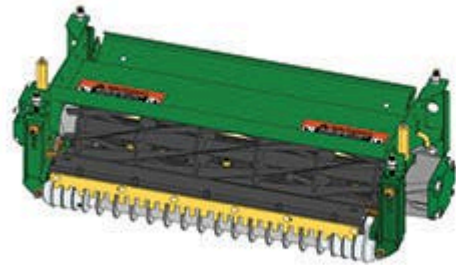

Replaces John Deere 2653A Reel Mower

Parts

Cutting Unit - Serial up to 030000

Complete Cutting Unit

All original equipment manufacturers names and part numbers are used for identification purposes only, and we are in no way implying that our products are original equipment parts. Prices subject to change without notice.

Replaces John Deere 2653A Reel Mower Parts

Cutting Unit - Serial up to 030000
Complete Cutting Unit

Item No	R&R Part No.	OEM Part No.	Description	Qty Req	Order Quantity
---------	--------------	--------------	-------------	---------	----------------

Standard 26" Cutting Unit

1	RBM18570	BM18570	Cutting Unit - Fits 2653B - 26 in	0	
---	-----------------	---------	-----------------------------------	---	--

Tech Note: R&R Cutting Units Complete with: RAET11158 8 Blade Reel; RET17752 Bedknife; R500509 Front Grooved Roller and RAET11265 Rear Solid Roller:

Standard 30" Cutting Unit

2	RBM18437	BM18437	Cutting Unit - Fits 2653B - 30 in	0	
---	-----------------	---------	-----------------------------------	---	--

Tech Note: R&R Cutting Units Complete with: RAMT1053 8 Blade Reel; RMT1973 Bedknife; R500514 Front Grooved Roller and RAMT1056 Rear Solid Roller: