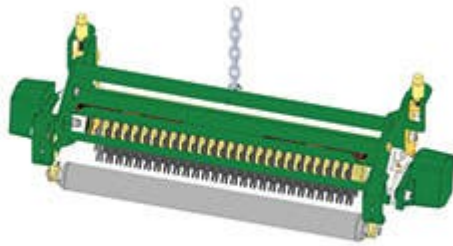

Replaces John Deere 2500B Riding Greens Mower Parts

Verti-Cut Unit - Serial up to 030000

Complete Verti-Cut Unit

All original equipment manufacturers names and part numbers are used for identification purposes only, and we are in no way implying that our products are original equipment parts. Prices subject to change without notice.

Replaces John Deere 2500B Riding Greens Mower Parts

Verti-Cut Unit - Serial up to 030000
Complete Verti-Cut Unit

Item No	R&R Part No.	OEM Part No.	Description	Qty Req	Order Quantity
---------	--------------	--------------	-------------	---------	----------------

Standard Verti-Cut Unit

1	R130125	BM19916	Complete Standard Verti-Cut Unit	0	
---	----------------	---------	----------------------------------	---	--

Tech Note: R&R Verti-Cut Units Complete with RAMT2703 Verti-Cut Blades, RAET10111 Solid Front Roller & RAMT1060 Solid Rear Roller:

Custom Cutting Unit

2	R130125-SPL		Custom Verti-Cut Unit	0	
---	--------------------	--	-----------------------	---	--

Tech Note: R&R Custom Cutting Unit price does not include Verti-Cut Reel, Front Roller and Rear Roller. Select these options from the parts list to complete custom unit.: