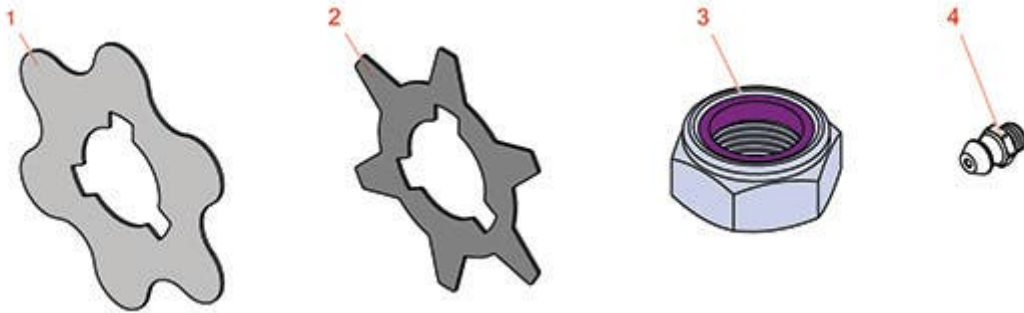

# Replaces John Deere 2500B Riding Greens Mower Parts

*Cutting Unit - Serial 030001 & up  
Greens Tender*

All original equipment manufacturers names and part numbers are used for identification purposes only, and we are in no way implying that our products are original equipment parts. Prices subject to change without notice.

# Replaces John Deere 2500B Riding Greens Mower Parts

Cutting Unit - Serial 030001 & up  
Greens Tender

Item No	R&R Part No.	OEM Part No.	Description	Qty Req	Order Quantity
1	<b>RMT2624</b>	MT2624	Knife - Greens Conditioner	72	
<i>Tech Note: Model 030001 &amp; Up:</i>					
2	<b>RET14707</b>	ET14707	Verti-Cut Blade - .025 x 2.375	72	
3	<b>RN198341</b>	N198341	Nut - Nyloc 7/8-14	1	
4	<b>R302-5</b>	JD7797, JD7842, JD7844	Fitting - Grease	2	