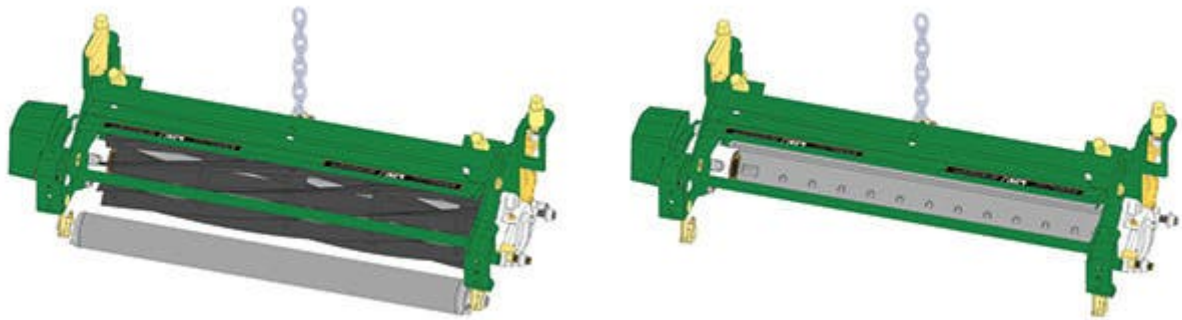

Replaces John Deere 2500B Riding Greens Mower Parts

Cutting Unit - Serial up to 030000
Complete Cutting Unit

All original equipment manufacturers names and part numbers are used for identification purposes only, and we are in no way implying that our products are original equipment parts. Prices subject to change without notice.

Replaces John Deere 2500B Riding Greens Mower Parts

Cutting Unit - Serial up to 030000
Complete Cutting Unit

Item No	R&R Part No.	OEM Part No.	Description	Qty Req	Order Quantity
---------	--------------	--------------	-------------	---------	----------------

Standard Cutting Unit

1	R130120	BM18973	Complete Standard Cutting Unit	0	
---	----------------	---------	--------------------------------	---	--

Tech Note: R&R Cutting Units Complete with RAET10826 9 Blade Reel, RET14402 Thin Bedknife, RAMT1061 Grooved Front Roller & RAMT1060 Solid Rear Roller: