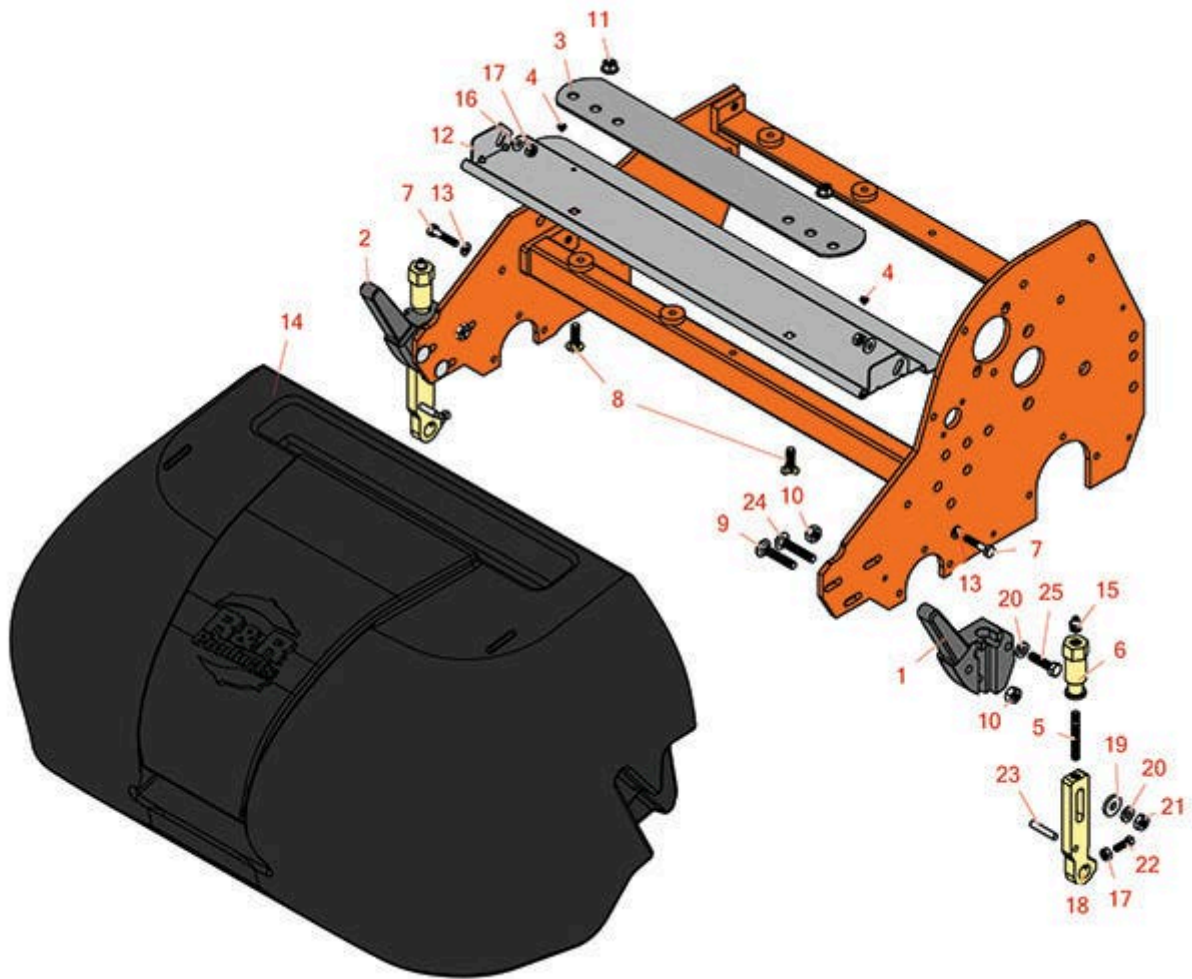

Replaces Jacobsen Greens King 522

Parts

Cutting Unit
Basket & Shields

All original equipment manufacturers names and part numbers are used for identification purposes only, and we are in no way implying that our products are original equipment parts. Prices subject to change without notice.

Replaces Jacobsen Greens King 522

Parts

*Cutting Unit
Basket & Shields*

Item No	R&R Part No.	OEM Part No.	Description	Qty Req	Order Quantity
1	R241827	241827, 446136	Bracket - LH Grass Catcher	1	
2	R241828	241828, 453023	Bracket - RH Grass Catcher	1	
3	R3000053	3000053	Plate - Grass Shield	2	
4	R3008974	3008974	Rubber Bumper	2	
5	R343616	343616, 443102	Stud	2	
6	R365009	3005692, 365009, 365170, 441674	Knob - Adjusting Roller	2	
7	R400112	400112, 400114	Bolt - Hex HD 1/4-20 x 1-1/4	2	
8	R441614	441614	Screw - 5/16-18 x 1 Carriage	2	
9	R441677	441677	Bolt - Carriage 5/16-18 x 1-1/2	2	
10	R444718	444718	Nut - 5/16-18 Center Lock YZ	4	
11	R445781	445781	Nut - 5/16-18 Whiz	2	
12	R5003183	5003183	Grass Shield - 22 in	1	
12	R5003184	5003184	Grass Shield - 18 in	1	
12	R5003185	5003185	Grass Shield - 26 in	1	
13	R3253-3	3253-3, 446128, 446130	Washer - Lock 1/4	2	
14	R101544	68122	Grass Catcher - Fits 18 in	1	
14	R101549	68123	Grass Catcher - Fits 22 in	1	

Replaces Jacobsen Greens King 522

Parts

*Cutting Unit
Basket & Shields*

Item No	R&R Part No.	OEM Part No.	Description	Qty Req	Order Quantity
14	R101548	68124	Grass Catcher - Fits 26 in	1	
15	R471219	366852, 471219	Zerk - Grease	2	
16	R453023	453023	Washer - Flat 1/4	2	
17	R443102	443102	Nut - 1/4-20 Yellow Zinc	2	
18	R2000072	2000072, 471219	Bracket - Roller	2	
19	R364441	364441, 366641	Washer - Flat 5/16x7/8	2	
20	R446136	446134, 446136	Washer - Lock 5/16 Zinc	4	
21	R443106	443106	Nut - 5/16-18 Y/Zinc Plated	2	
22	R352737	352737	Screw - Set 1/4 x 7/8 Sq Head	2	
23	R461339	343616, 461339	Pin - Grooved Roller Bkt	2	
24	R441674	441674	Screw - 5/16-18 x 1-3/4 Carriage	2	
25	R400190	352737, 400190	Bolt - Hex HD 5/16-18 x 1-1/4 GR5	2	