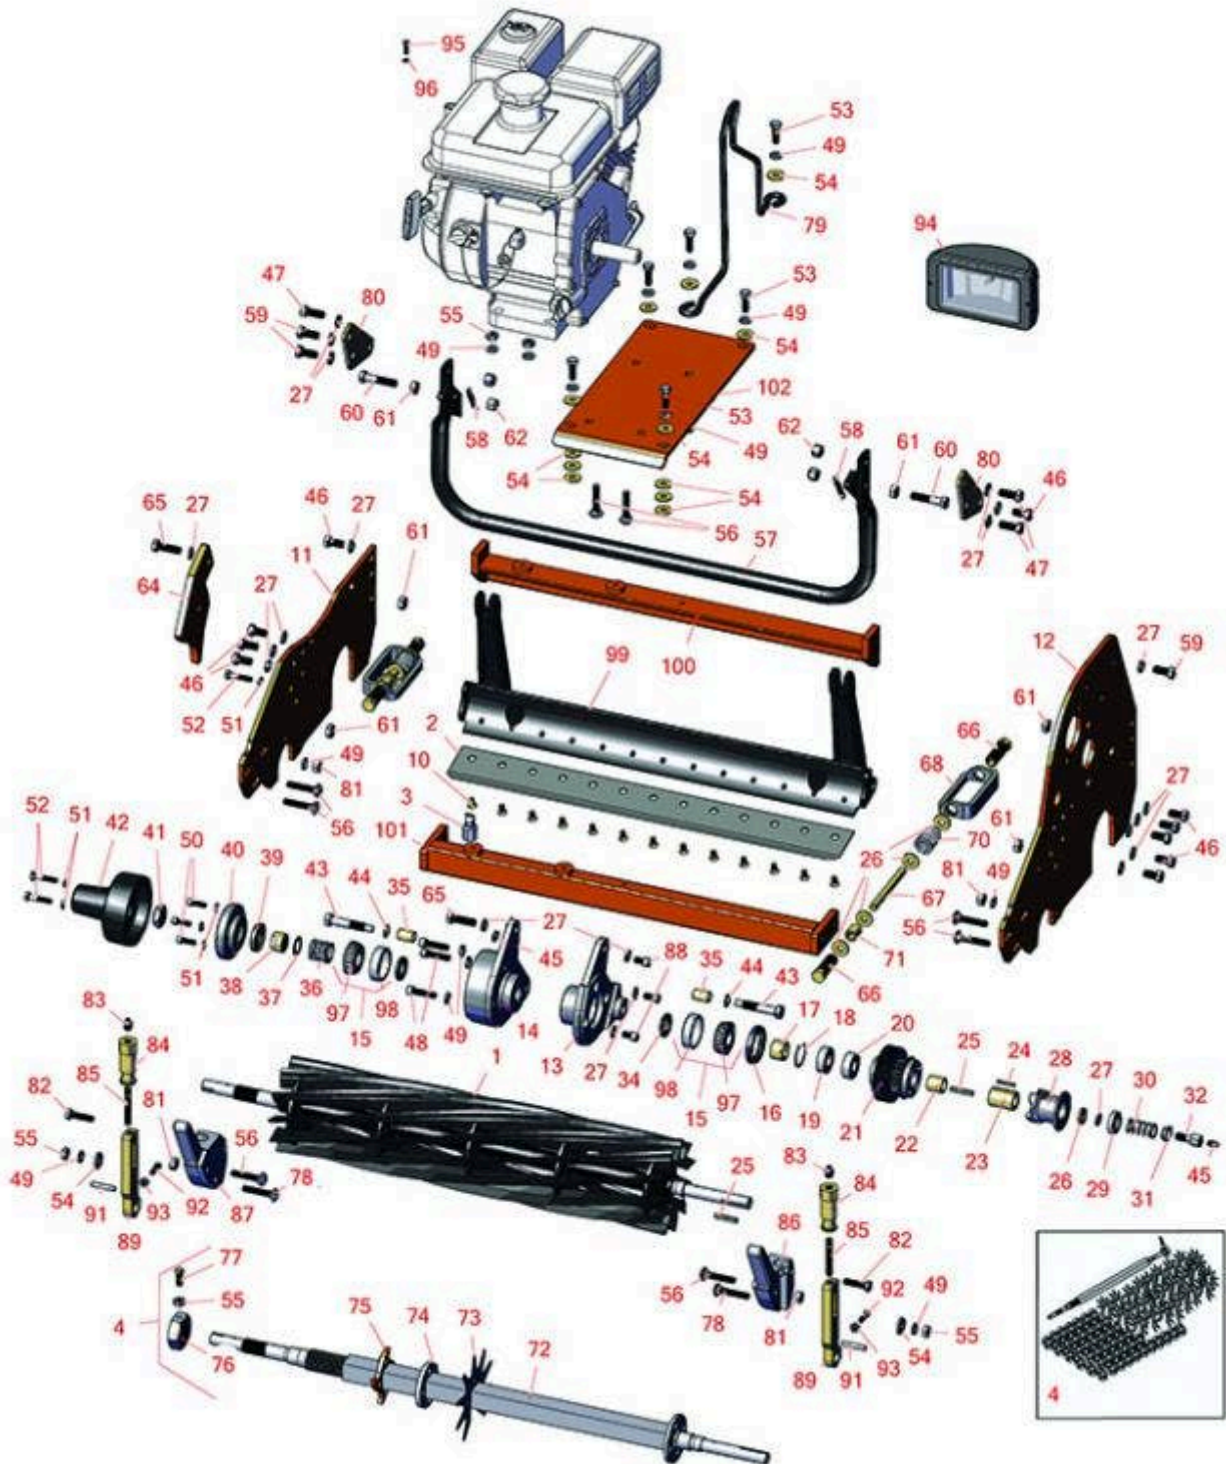

## Parts

Cutting Unit  
Reel & Bedknife

All original equipment manufacturers names and part numbers are used for identification purposes only, and we are in no way implying that our products are original equipment parts. Prices subject to change without notice.

## Parts

Cutting Unit  
Reel & Bedknife

Item No	R&R Part No.	OEM Part No.	Description	Qty Req	Order Quantity
---------	--------------	--------------	-------------	---------	----------------

### R&R Reels, Lifetime Guaranteed

1	<b>R5000095</b>	5000095	Reel - 11 Blade	1	
---	-----------------	---------	-----------------	---	--

*Tech Note: Fits 18":*

1	<b>R101510</b>		Reel - 14 Blade	1	
---	----------------	--	-----------------	---	--

*Tech Note: Fits 18":*

2	<b>R101430</b>		Bedknife - Micro Cut	1	
---	----------------	--	----------------------	---	--

All original equipment manufacturers names and part numbers are used for identification purposes only, and we are in no way implying that our products are original equipment parts. Prices subject to change without notice.