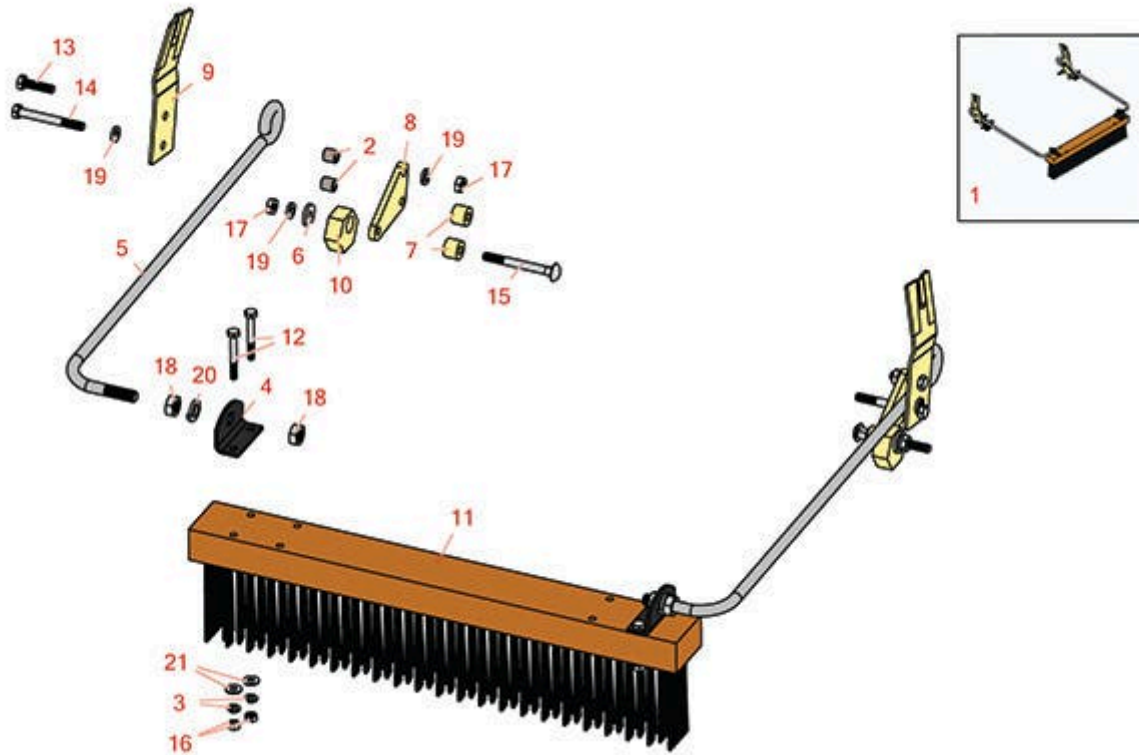

Replaces Jacobsen Greens King 518

Parts

Cutting Unit
Brush Kit

All original equipment manufacturers names and part numbers are used for identification purposes only, and we are in no way implying that our products are original equipment parts. Prices subject to change without notice.

Replaces Jacobsen Greens King 518

Parts

Cutting Unit
Brush Kit

Item No	R&R Part No.	OEM Part No.	Description	Qty Req	Order Quantity
Complete Brush Kit					
1	R68611	68611	Push Brush Attachment - 22 in	1	
Other Parts Available					
2	R3000441	3000441	Spacer	4	
3	R3253-3	3253-3, 446128, 446130	Washer - Lock 1/4	4	
4	R351667	351667	Plate - Mounting	2	
5	R351668	351668	Rod - Brush Mounting	2	
6	R364441	364441, 366641	Washer - Flat 5/16x7/8	2	
7	R366737	366737	Spacer - Wheel	4	
8	R367569	367569	Plate - Mounting	2	
9	R367591	367591	Spring Plate - Brush	2	
10	R367613	367613	Cam - Brush	2	
11	R391235	391235	Brush - 18/22 in Nylon Push	1	
12	R400120	400120	Bolt - Hex HD 1/4-20 x 2	4	
13	R400190	352737, 400190	Bolt - Hex HD 5/16-18 x 1-1/4 GR5	2	
14	R400216	400216	Bolt - Hex HD 5/16-18 x 2-3/4	2	
15	R441687	441687	Bolt - Carriage 5/16-18 x 3	2	
16	R443102	443102	Nut - 1/4-20 Yellow Zinc	4	
17	R443106	443106	Nut - 5/16-18 Y/Zinc Plated	4	
18	R443118	443118	Nut - 1/2-13 Zinc	4	

Replaces Jacobsen Greens King 518

Parts

*Cutting Unit
Brush Kit*

Item No	R&R Part No.	OEM Part No.	Description	Qty Req	Order Quantity
19	R446136	446134, 446136	Washer - Lock 5/16 Zinc	6	
20	R446154	446152, 446154	Washer - Lock 1/2	2	
21	R453023	453023	Washer - Flat 1/4	4	