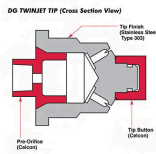

TeeJet Spray Tip - DG TwinJet - DGTJ60-11006VS - Grey RTJDGTJ60-11006-VS

Details

The TeeJet DG TwinJet features dual 110 degree, tapered edge, flat fan spray patterns, spraying 60 degrees forward to back providing uniform coverage in broadcast spraying applications. DG TwinJet offers larger droplets and improved drift control compared to a standard TwinJet spray tip of equal capacity. The dual angled spray patterns help to better penetrate crop canopy and provide thorough leaf coverage. Made of stainless steel with VisiFlo color-coding for excellent chemical and wear resistance. Removable polymer pre-orifice. Recommended pressure range of 30-60 PSI (2-4 bar). Automatic spray alignment when used with RTJ25598-*-NYR Quick TeeJet cap and gasket, sold separately.