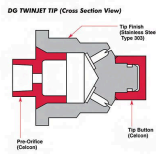

TeeJet Spray Tip - DG TwinJet - DGTJ60-11006VS - White RTJDGTJ60-11008-VS

Details

The TeeJet DG TwinJet features dual 110 degree, tapered edge, flat fan spray patterns, spraying 60 degrees forward to back providing uniform coverage in broadcast spraying applications. DG TwinJet offers larger droplets and improved drift control compared to a standard TwinJet spray tip of equal capacity. The dual angled spray patterns help to better penetrate crop canopy and provide thorough leaf coverage. Made of stainless steel with VisiFlo color-coding for excellent chemical and wear resistance. Removable polymer pre-orifice. Recommended pressure range of 30-60 PSI (2-4 bar). Automatic spray alignment when used with RTJ25598-* -NYR Quick TeeJet cap and gasket, sold separately.