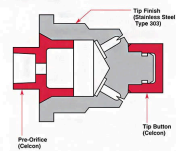

DG TWINJET TIP (Cross Section View)