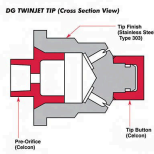

## Details

The TeeJet DG TwinJet features dual 110 degree, tapered edge, flat fan spray patterns, spraying 60 degrees forward to back providing uniform coverage in broadcast spraying applications. DG TwinJet offers larger droplets and improved drift control compared to a standard TwinJet spray tip of equal capacity. The dual angled spray patterns help to better penetrate crop canopy and provide thorough leaf coverage. Made of stainless steel with VisiFlo color-coding for excellent chemical and wear resistance. Removable polymer pre-orifice. Recommended pressure range of 30-60 PSI (2-4 bar). Automatic spray alignment when used with RTJ25598-\* -NYR Quick TeeJet cap and gasket, sold separately.