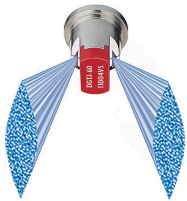

TeeJet Spray Tip - DG TwinJet - DGTJ60-110015VS Green RTJDGTJ60-110015-VS

Details

The TeeJet DG TwinJet features dual 110 degree, tapered edge, flat fan spray patterns, spraying 60 degrees forward to back providing uniform coverage in broadcast spraying applications. DG TwinJet offers larger droplets and improved drift control compared to a standard TwinJet spray tip of equal capacity. The dual angled spray patterns help to better penetrate crop canopy and provide thorough leaf coverage. Made of stainless steel with VisiFlo color-coding for excellent chemical and wear resistance. Removable polymer pre-orifice. Recommended pressure range of 30-60 PSI (2-4 bar). Automatic spray alignment when used with RTJ25598-*-NYR Quick TeeJet cap and gasket, sold separately.

Specifications

Manufacturer	TeeJet
Color	Green