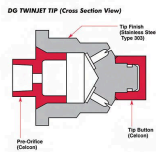

TeeJet Spray Tip - DG TwinJet - DGTJ60-110015VS Green RTJDGTJ60-110015-VS

Details

The TeeJet DG TwinJet features dual 110 degree, tapered edge, flat fan spray patterns, spraying 60 degrees forward to back providing uniform coverage in broadcast spraying applications. DG TwinJet offers larger droplets and improved drift control compared to a standard TwinJet spray tip of equal capacity. The dual angled spray patterns help to better penetrate crop canopy and provide thorough leaf coverage. Made of stainless steel with VisiFlo color-coding for excellent chemical and wear resistance. Removable polymer pre-orifice. Recommended pressure range of 30-60 PSI (2-4 bar). Automatic spray alignment when used with RTJ25598-*-NYR Quick TeeJet cap and gasket, sold separately.