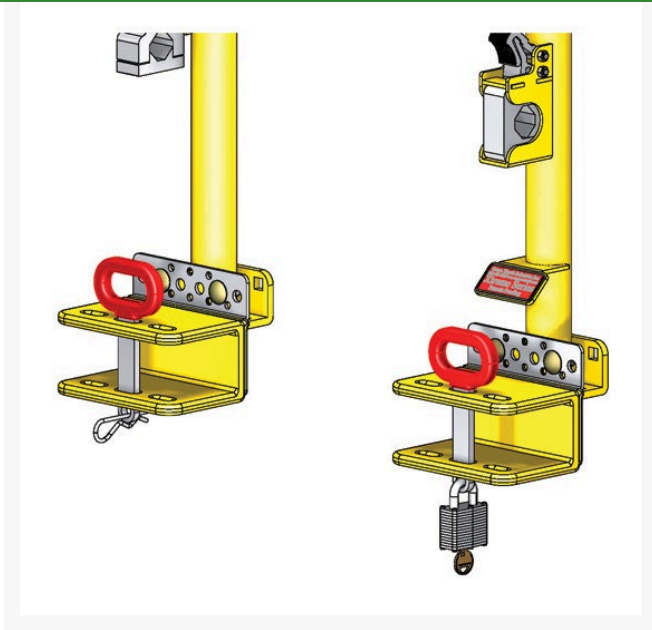

# Bracket - Extreme Pole Saw Adapter Kit

### Details

The pole saw bracket allows you to mount one 2" pole saw to your Xtreme series trimmer rack. This bracket can be used with both open and enclosed trailer setups.

- Secures one 2" pole saw
- Fits Xtreme series trimmer rack
- Works with open or enclosed trailers