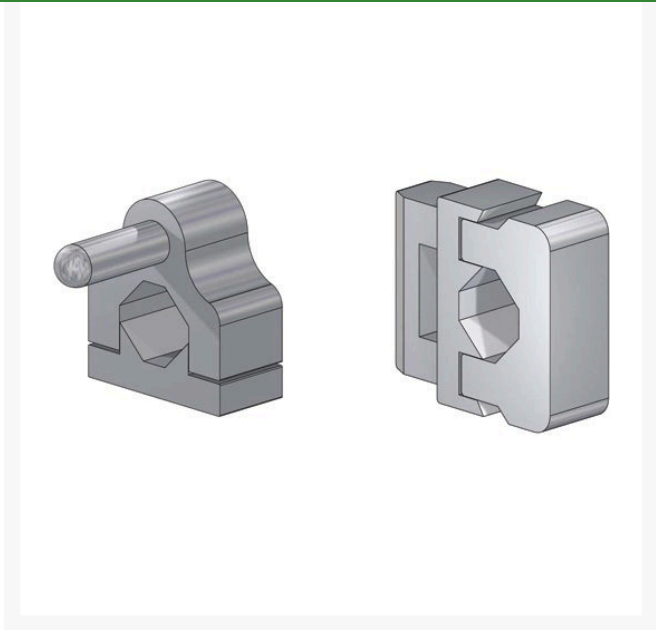

Blocks - Xtreme Mounting - Set

RT3248

Details

The addition of aluminum mounting blocks on all string trimmers, edgers and pole saws makes it easy to interchange tools to be transported on the Xtreme Trimmer Rack on trailers and utility vehicles. Purchased as a set to secure one trimmer.

- Each set secures one trimmer

Specifications

Manufacturer

Green Touch

Complete Turf Equipment Ltd.

4331 Oil Heritage Road Petrolia, N0N 1R0
519-882-2008

<https://completeturf.rrproducts.com/>