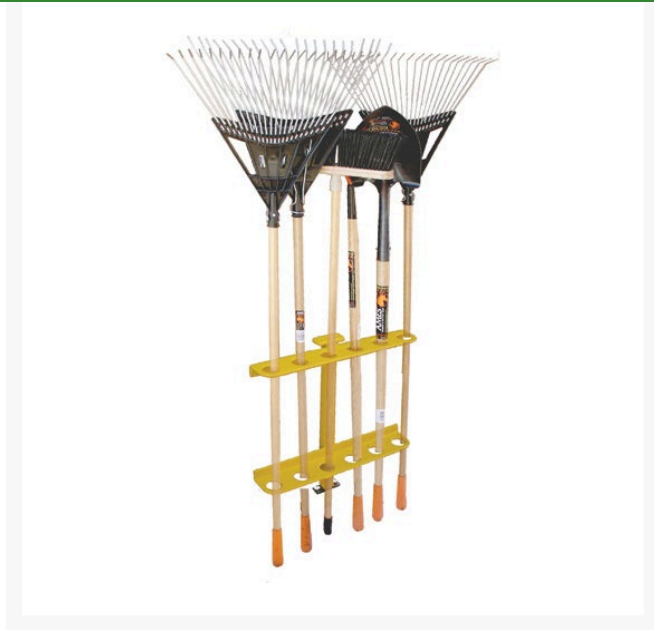

# 6 Place Hand Tool Rack - Open & Closed Trailer

RT3234

## Details

Heavy-duty, vinyl-coated steel construction secures 6 hand tools vertically. Ideal for rakes, shovels, etc., protecting them from damage during transport. Includes mounting hardware. (Use RT3239 Mounting Bracket to mount at a 45 degree angle.) Fits open trailers.

- Secures 6 hand tools upright
- Heavy-duty vinyl-coated steel construction
- Mounting hardware included
- Fits open trailers