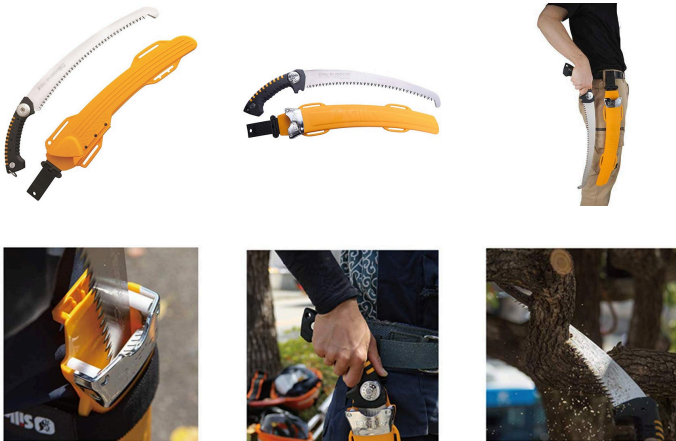

Silky Sugoi 360 Curved Blade Hand Saw

- 14-1/2in

RSK390-36

Details

The Sugoi 360, a state-of-the-art hand saw, features an ultra-fast cutting 14-1/4 inch curved blade with hook tip for greater cutting speed with less effort. The precision-ground, super-aggressive tooth pattern cuts large branches with superior sharpness, long-term durability and performance. The teeth do the work on the pull stroke as the saw cuts through vegetation at four cutting angles. Impulse-absorbing, molded-rubber handle provides superior feel and grip. 23" long in the scabbard and weighs only 1 lb 8 oz. Resharpenable blade. Includes scabbard.

- Ultra-fast cutting
- Precision-ground, super-aggressive tooth pattern
- Molded rubber handle
- 23" in. long; weighs 1 lb. 8 oz
- 14-1/4 in. curved blade
- Resharpenable blade
- Scabbard included

Specifications

Manufacturer	Silky
Blade Length	14-1/2 in
Weight (lbs)	1.5 lb

Replacement Parts

RSK391-36	Silky Sugoi Replacement Blade - 14.2in
-----------	--