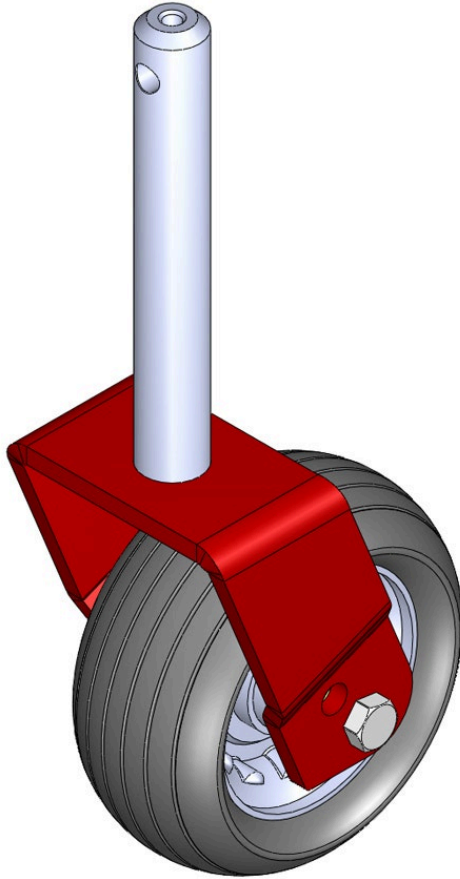

Wheel - Rear Caster Assy

R150518

Specifications

Manufacturer

R&R Products

Replacement Parts

R26-1560

Caster Fork - Rear

R32146-13

Locknut - 1/2-13

R325-17

Bolt - Hex Head

R453017

Washer - Flat 1/2

R63-8400

Wheel - Rear Caster
Assy

Complete Turf Equipment Ltd.

4331 Oil Heritage Road Petrolia, N0N 1R0
519-882-2008

<https://completeturf.rrproducts.com/>