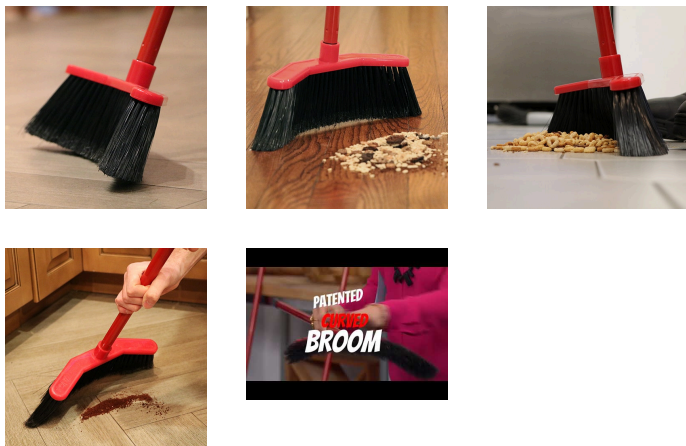

Davinci Curved Broom - 14"

RRA1006

Details

Features curved ends to funnel dirt toward the center of the broom, eliminating spills from the sides while creating a neat pile in the center. The low profile head gets under most cabinets and equipment while the flared edges sweep along walls and into corners easily. Lightweight design reduces fatigue. Available in 14" and 24" widths.

- Curved end sections funnel dirt toward the center section
- Creates a tidy pile in the center of the broom
- Low profile head tets under furniture, cabinets and equipment
- Extra-large 15" sweeping path cuts sweeping time in half
- Flared edges sweep along walls and into corners easily
- Lightweight - 2 lbs.