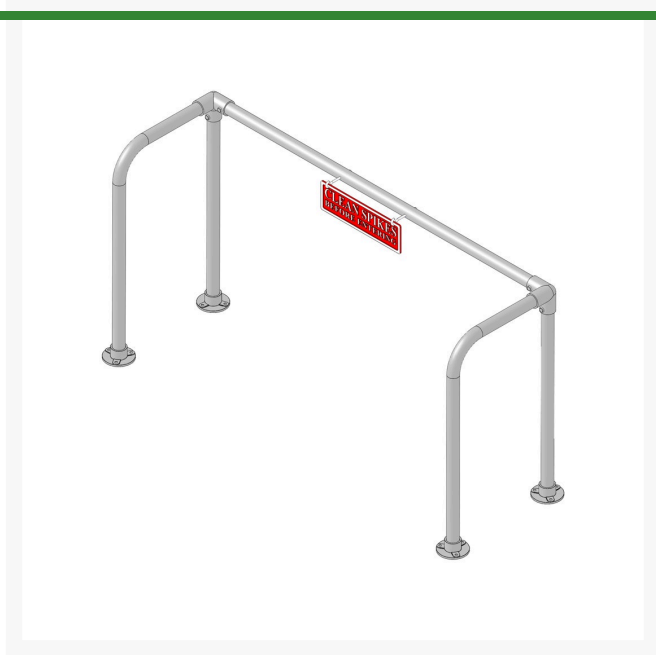

Double Hand Rail

RP558

Details

Hand rails safely allow golfers to clean shoes with less chance of slipping and falling. Durable aluminum tubing and cast fittings are black powder coated for long life. "Please Clean Shoe Spikes" Sign Included with all Rail Kits.

Specifications

Manufacturer

R&R Products

Replacement Parts

RP203-9

Allen Screw - Base
Locking

RP570

Sign - Hand Rail Clean
Spikes

RP570-1

Eyebolt - Sign 1/4-20 x
4

RP570-2

Nut - 1/4-20 Cap
Zinc/Acron

RP570-3

Nut - 1/4-20 Hex Jam
Zinc

Complete Turf Equipment Ltd.

4331 Oil Heritage Road Petrolia, N0N 1R0
519-882-2008