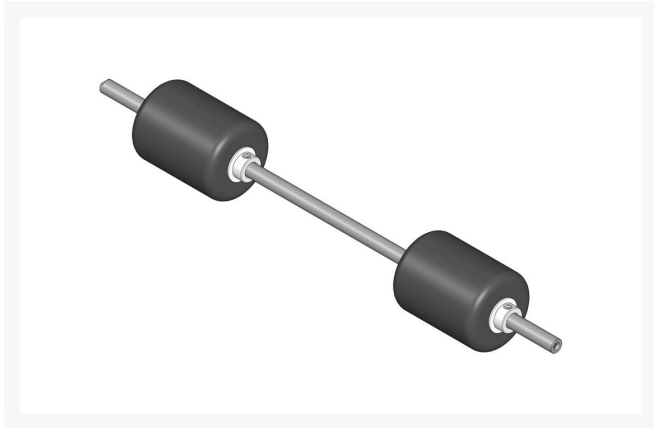

Basket Roller - Smooth UHMW Polyethylene 2 Section R150330

Specifications

Manufacturer	R&R Products
Roller Body	3.5 in
Diameter	

Fits Models

- R&R Products Versa-Green 1860
- R&R Products Versa-Green 1860PS
- R&R Products Versa-Green 2160D
- Toro Greensmaster 3
- Toro Greensmaster 300
- Toro Greensmaster 3000
- Toro Greensmaster 3050
- Toro Greensmaster 3100
- Toro Greensmaster 3150-Q

Replacement Parts

R150326	Shaft - Stainless Roller
R150331	Section - 3-1/2 UHMW Smooth
R302295	Washer
R150328	Collar - Retaining 5/8