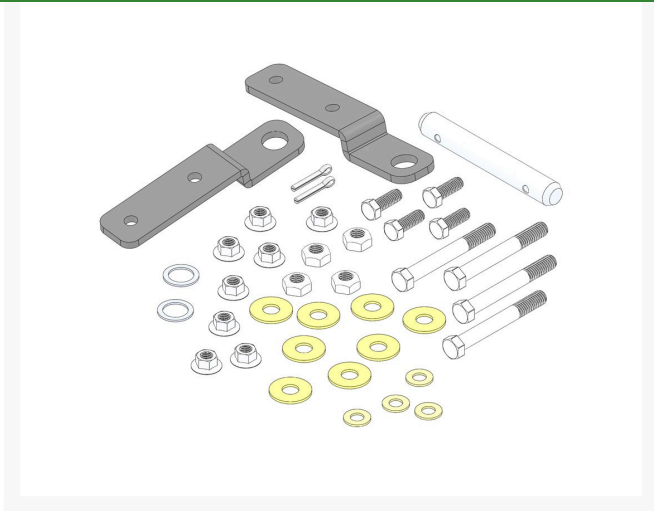

Hardware - Misc

R150318

Specifications

Manufacturer

R&R Products

Replacement Parts

R105-9930

Hitch - Black

R150311

Bolt - Hex HD 7/16-14 x
3-1/2 GR8

R150312

Locknut - 7/16-14 All
Metal

R32128-21

Locknut - Flanged
3/8-16 Whiz Top Lock

R323-6

Bolt - Hex HD 3/8-16 x
1 GR5 YZ

R453011

Washer - Flat 3/8 SAE
Y/Zinc

R453013

Washer - Flat 7/16

R460050

Pin - Cotter 3/16 x
1-1/4

R67-9410

Washer - Clevis Pin