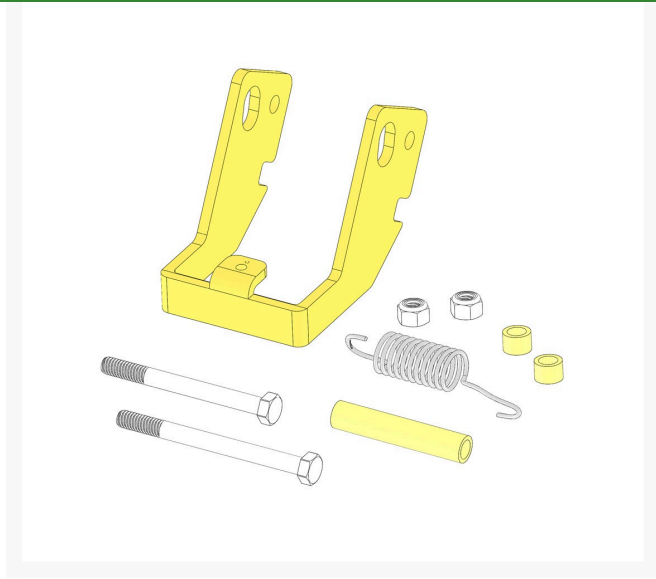

Latch Assy

R150317

Specifications

Manufacturer

R&R Products

Replacement Parts

R105-9912

Spacer - Latch

R105-9926

Spring - Extension

R106-8437

Release Strap - Latch

R322-20

Bolt - Hex HD 5/16-18 x
3-1/4 GR5

R322-23

Bolt - Hex HD 5/16-18 x
3-3/4 GR5