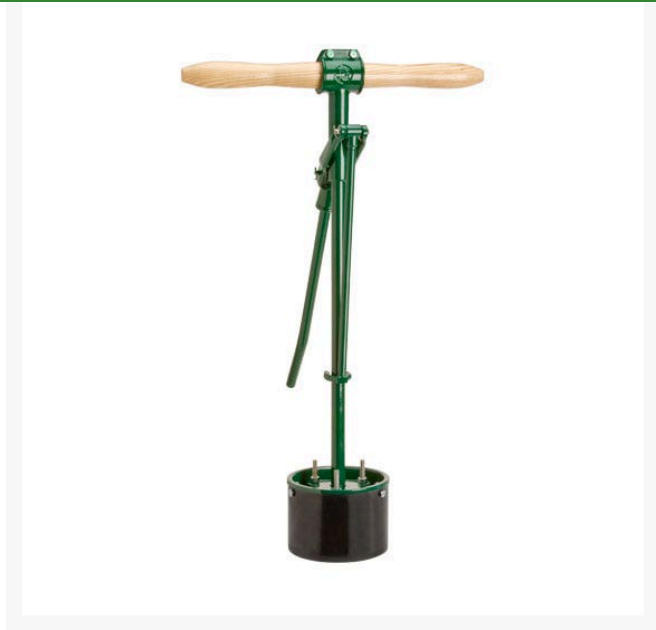

# Lever Action Turf Repairer

RP1004

## Details

For quick and easy repair work, this quality-made hand tool pulls 6" round plugs with a lever action ejector. Rugged grip. Steel, powder-coated rod.

- Heavy-duty steel, powder-coated rod
- 6" diameter hole
- Quick and easy

## Replacement Parts

R1023-2	Nut - 1/4-20 Square
R1023-3	Pin - Clevis 1/4 x 1-7/8
R1023-4	Pin - Cotter 3/32 x 3/4
R3252-4	Screw - Cover
RP1001-1	Bolt - Hex HD 1/4-20 x 1 GR2
RP1009	Blade - Turf Repairer 6in Dia
RP1018	Piston - Turf Repairer
RP1020	Arm - Lever Hole Cutter
RP1021	Push Rod
RP1022	Wood Handle
RP3018-2	Nut - 5/16-18 Zinc