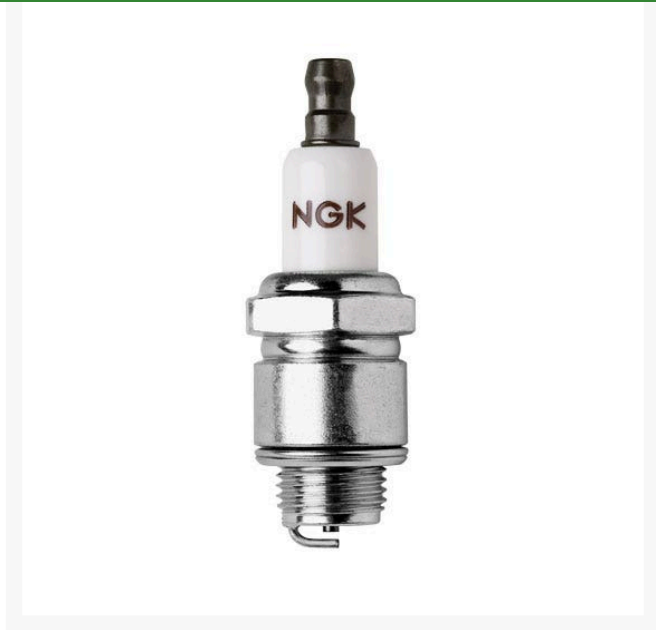

NGK Spark Plug - BMR6A

RN7421

Details

Replaces Std GK BM6A, Autolite 255, Bosch WS8E, Champion CJ8 and Denso W20M-U

Replaces

AC Delco	CS45, CSR45
Autolite	235, 245, 254, 258
Bosch	WS7E, WS8E
Briggs & Stratton	293918, 298808
Champion	5846, 840, 840C, 843, 843-1, 843S, CJ11, CJ86, RCJ8
Denso	W20M, W20M-U, W20M-US, W20MR-U
MotorCraft	A3NX, A7N, A7NU, A7NX, AR7N
R&R Products	RN1732, RN4862, RN5921