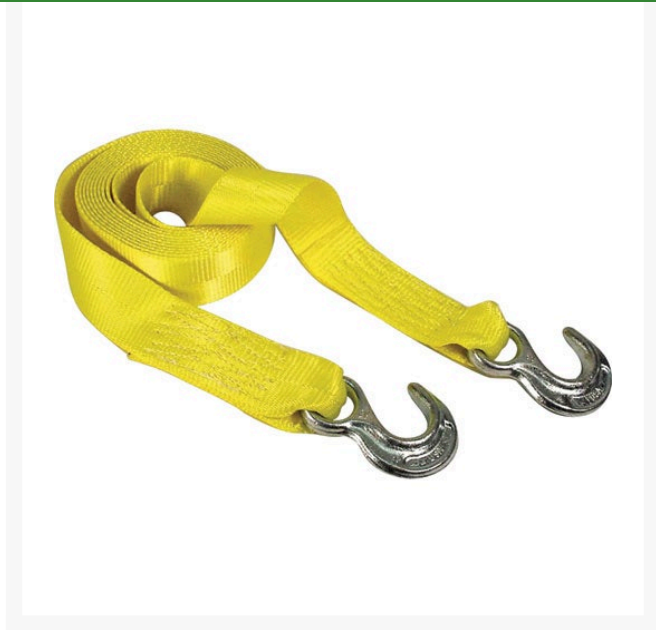

Emergency Tow Strap - 15'

RMK02815

Details

The best way to tow. Zinc plated forged hooks easily attach to vehicle frame. Lighter than tow chain, will not rust, rot or mildew. Stores easily. Break strength 12,000 lbs. Maximum vehicle wt. 5,000 lbs. 15' Length. Yellow.

- Max vehicle weight 5,000 lbs.
- Zinc plated forged hooks
- Lighter than two chain
- Will not rust, rot or mildew
- Easy to store
- Break strength: 12,000 lbs.
- 15 foot length

Specifications

Manufacturer	R&R Products
Color	Yellow
Length	15 ft