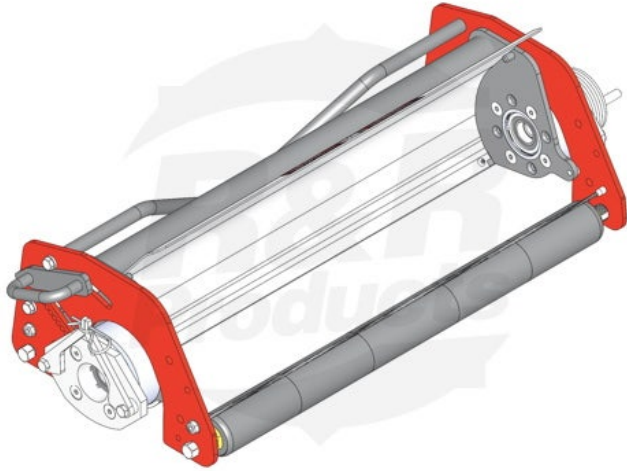

Multi-Green Chassis Assy - RH

RMG4002RH

Details

Chassis to fit Jacobsen GreensKing.
Complete Multi-Green chassis include frame, bearing housings, front & rear smooth roller. Multi-Green Cassette not included.

Specifications

Manufacturer R&R Products

Fits Models

R&R Products Multi-Green Units

Replacement Parts

R345478	Nut - Coupling RH (LH Threads)
R6040-05-190	Drive Coupling - RH Fits GK5-6

Complete Turf Equipment Ltd.

4331 Oil Heritage Road Petrolia, N0N 1R0
519-882-2008

<https://completeturf.rrproducts.com/>