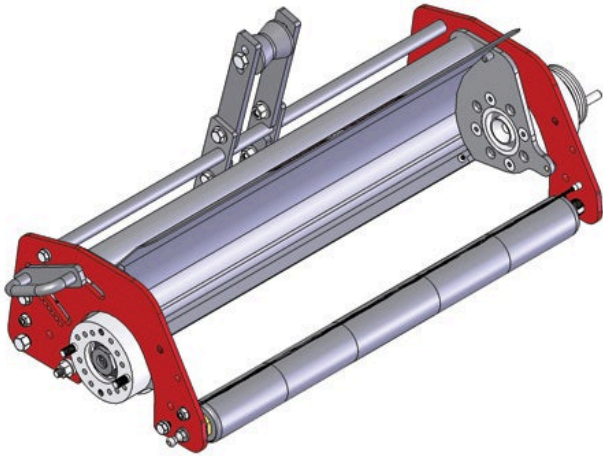

# Multi-Green Chassis Assy - RH

RMG4001RH

## Details

Chassis to fit Toro Greensmaster.  
Complete Multi-Green chassis include frame, bearing housings, front & rear smooth roller. Multi-Green Cassette not included.

## Fits Models

R&R Products Multi-Green Units