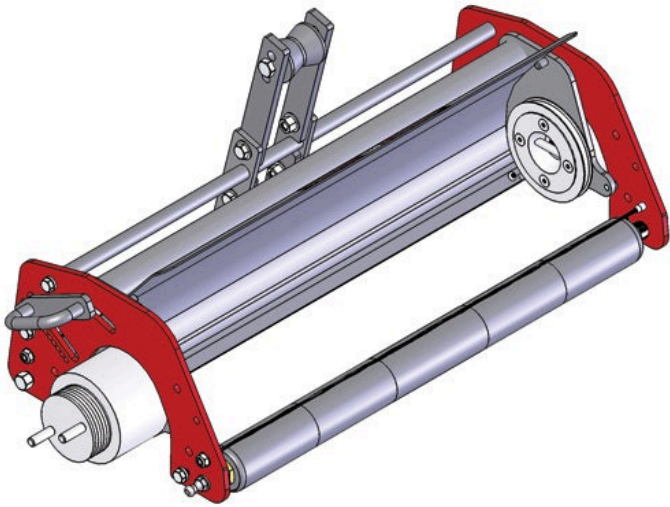

# Multi-Green Chassis Assy - LH

RMG4001LH

## Details

Chassis to fit Toro Greensmaster.  
Complete Multi-Green chassis include frame, bearing housings, front & rear smooth roller. Multi-Green Cassette not included.

## Fits Models

R&R Products Multi-Green Units