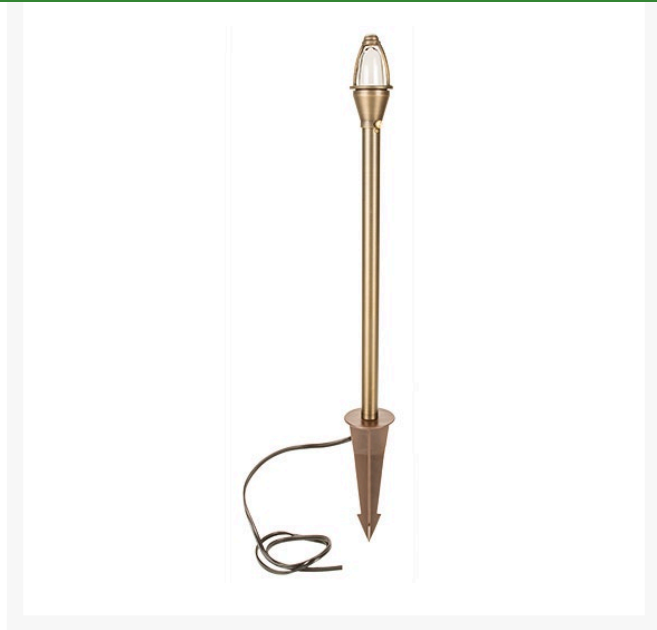

Path Light Fixture Stem - 18" Antique Bronze

RLV1318S-AB

Specifications

Manufacturer

R&R Products

Complete Turf Equipment Ltd.

4331 Oil Heritage Road Petrolia, N0N 1R0
519-882-2008

<https://completeturf.rrproducts.com/>