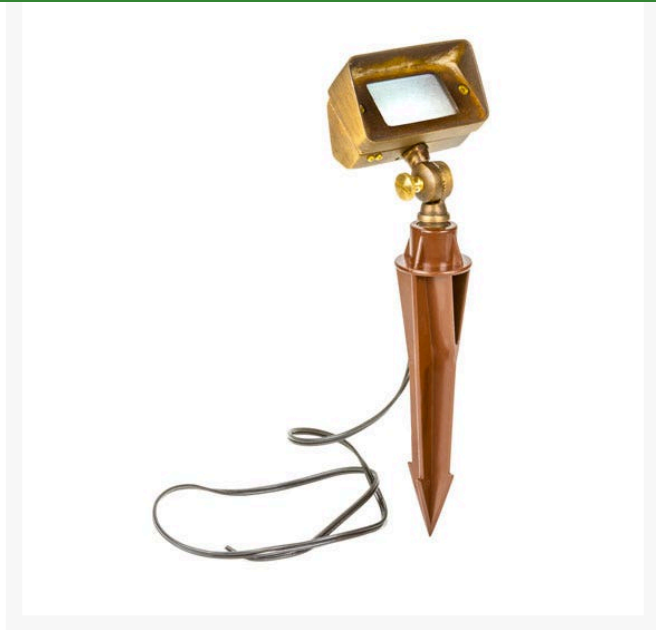

Mini Flood Light - Antique Bronze

RLV1100-AB

Details

For subtle lighting the Soft Splash Flood Light projects a wider beam than spotlights and does not overpower larger floodlights. Perfect for soft flooding of individual objects, walls and surroundings. Body Measures 4"W x 2"T x 2"D. Solid cast brass construction with 24" pigtail. Includes ground mouting stake. G4 Bulb not included.

Specifications

Manufacturer	R&R Products
Dimensions	4 x 2 x 2 in
Lamp Type	G4 12V