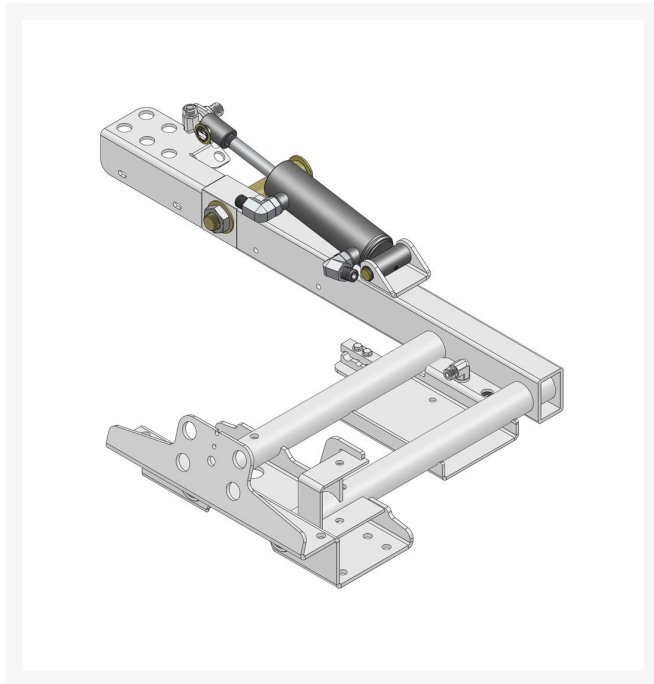

Carrier Assy

R100-4930-03

Replaces
Toro 100-4930-03

Specifications
Manufacturer R&R Products

Fits Models
R&R Products Reel Max 331D
R&R Products Reel Max 331LP
Toro Reelmaster 3100-D
Toro Reelmaster 3105-D