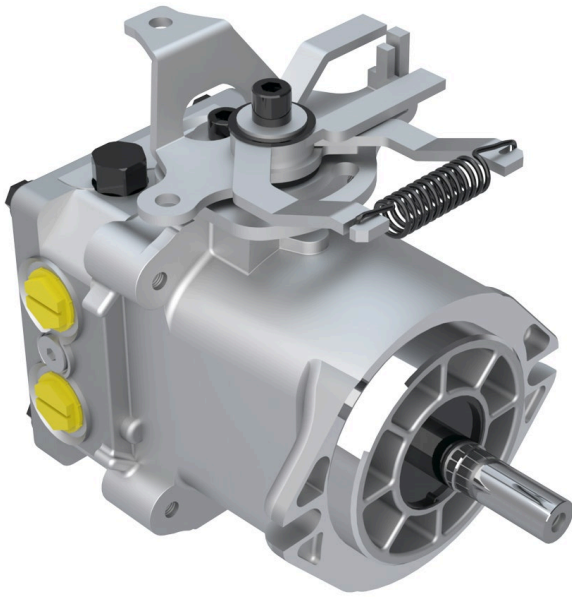

Hydraulic Pump Assy

R125-4672

Replaces
Toro 125-4672

Specifications
Manufacturer R&R Products

Fits Models
Toro GrandStand Mower