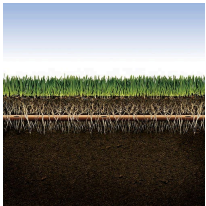

# Rain Bird Xfs Sub-Surface Dripline with Copper Shield - Purple 0.6GPH 18" Spacing 500' Coil RGX48072

## Details

Rain Bird XFS Sub-Surface Copper-Colored Dripline with Copper Shield Technology is the latest innovation in the Rain Bird Landscape Drip Family. Rain Bird's patent-pending Copper Shield Technology protects the emitter from root intrusion, creating a long-lasting, low maintenance sub-surface drip irrigation system for use under turf grass or shrub and groundcover areas. A proprietary tubing material makes the XFS Sub-Surface Dripline with Copper Shield the most flexible tubing in the industry, and the easiest sub-surface dripline to design with and install. Simple. Reliable. Durable.

- Rain Bird's low-profile emitter design reduces in-line pressure loss, allowing longer lateral runs, simplifying design and reducing installation time.
- Variety of emitter flow rates, emitter spacing and coil lengths provide design flexibility for either sub-surface turf or sub-surface shrub and groundcover applications.
- XFS Sub-Surface Dripline emitters are protected from root intrusion by Rain Bird's patent-pending Copper Shield Technology, resulting in a system that does not require maintenance or replacement of chemicals to prevent root intrusion.
- The pressure-compensating emitter design provides a consistent flow over the entire lateral length ensuring higher uniformity for increased reliability in the pressure range of 8.5 to 60 psi
- Dual-layered tubing (copper over black) provides unmatched resistance to chemicals, algae growth and UV damage.
- Grit Tolerant: Rain Bird's proprietary emitter design resists clogging by use of an extra-wide flow path combined with a self-flushing

# Rain Bird Xfs Sub-Surface Dripline with Copper Shield - Purple 0.6GPH 18" Spacing 500' Coil

RGX48072

action.