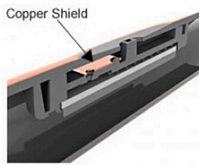

# Rain Bird Xfs Sub-Surface Dripline with Copper Shield - Purple 0.6GPH 18" Spacing 500' Coil RGX48072

## Details

Rain Bird XFS Sub-Surface Copper-Colored Dripline with Copper Shield Technology is the latest innovation in the Rain Bird Landscape Drip Family. Rain Bird's patent-pending Copper Shield Technology protects the emitter from root intrusion, creating a long-lasting, low maintenance sub-surface drip irrigation system for use under turf grass or shrub and groundcover areas. A proprietary tubing material makes the XFS Sub-Surface Dripline with Copper Shield the most flexible tubing in the industry, and the easiest sub-surface dripline to design with and install. Simple. Reliable. Durable.

- Rain Bird's low-profile emitter design reduces in-line pressure loss, allowing longer lateral runs, simplifying design and reducing installation time.
- Variety of emitter flow rates, emitter spacing and coil lengths provide design flexibility for either sub-surface turf or sub-surface shrub and groundcover applications.
- XFS Sub-Surface Dripline emitters are protected from root intrusion by Rain Bird's patent-pending Copper Shield Technology, resulting in a system that does not require maintenance or replacement of chemicals to prevent root intrusion.
- The pressure-compensating emitter design provides a consistent flow over the entire lateral length ensuring higher uniformity for increased reliability in the pressure range of 8.5 to 60 psi
- Dual-layered tubing (copper over black) provides unmatched resistance to chemicals, algae growth and UV damage.
- Grit Tolerant: Rain Bird's proprietary emitter design resists clogging by use of an extra-wide flow path combined with a self-flushing